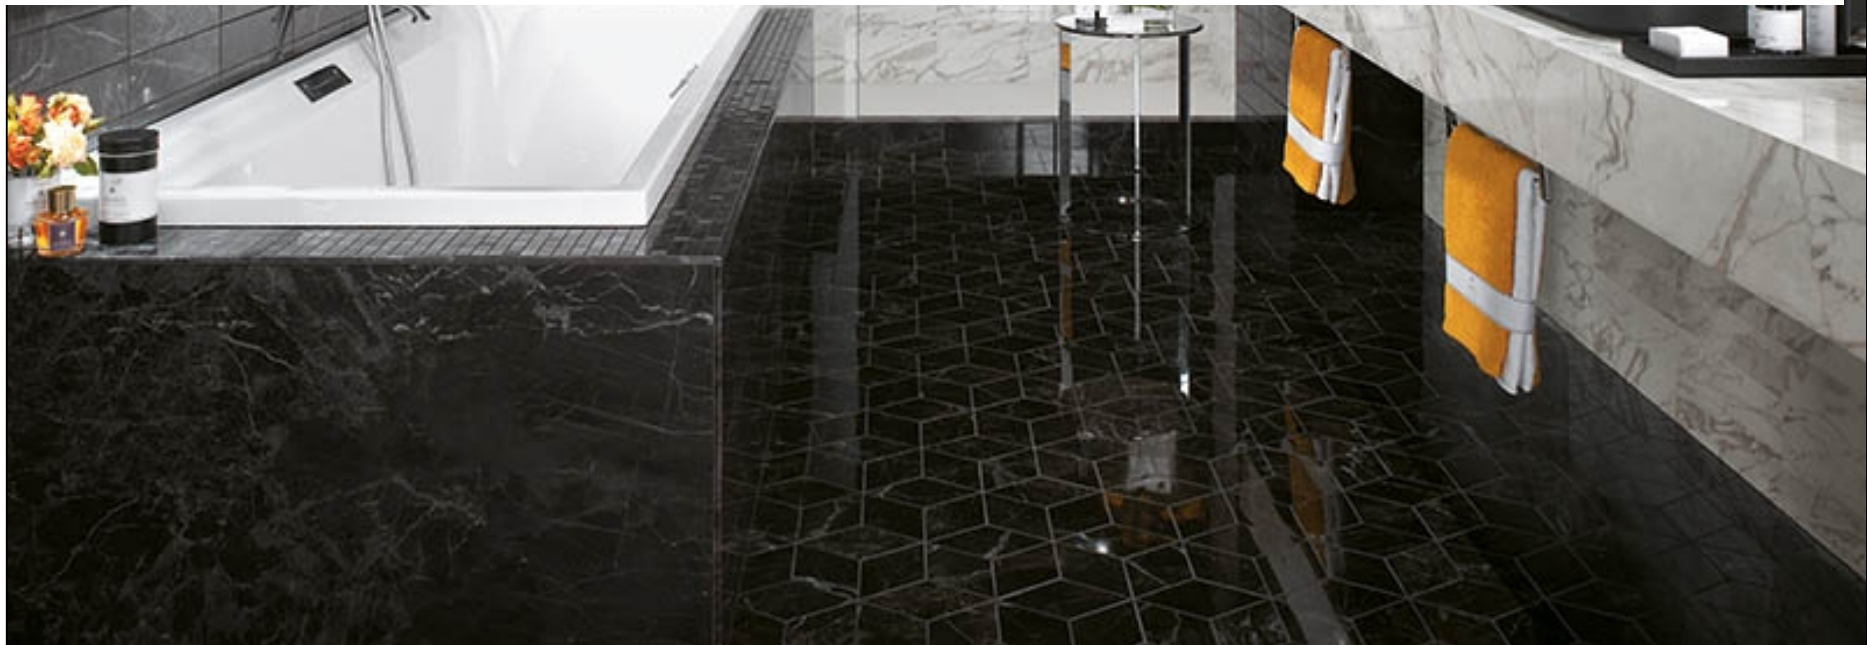

Brick Atelier (Atlas Concorde Italy)