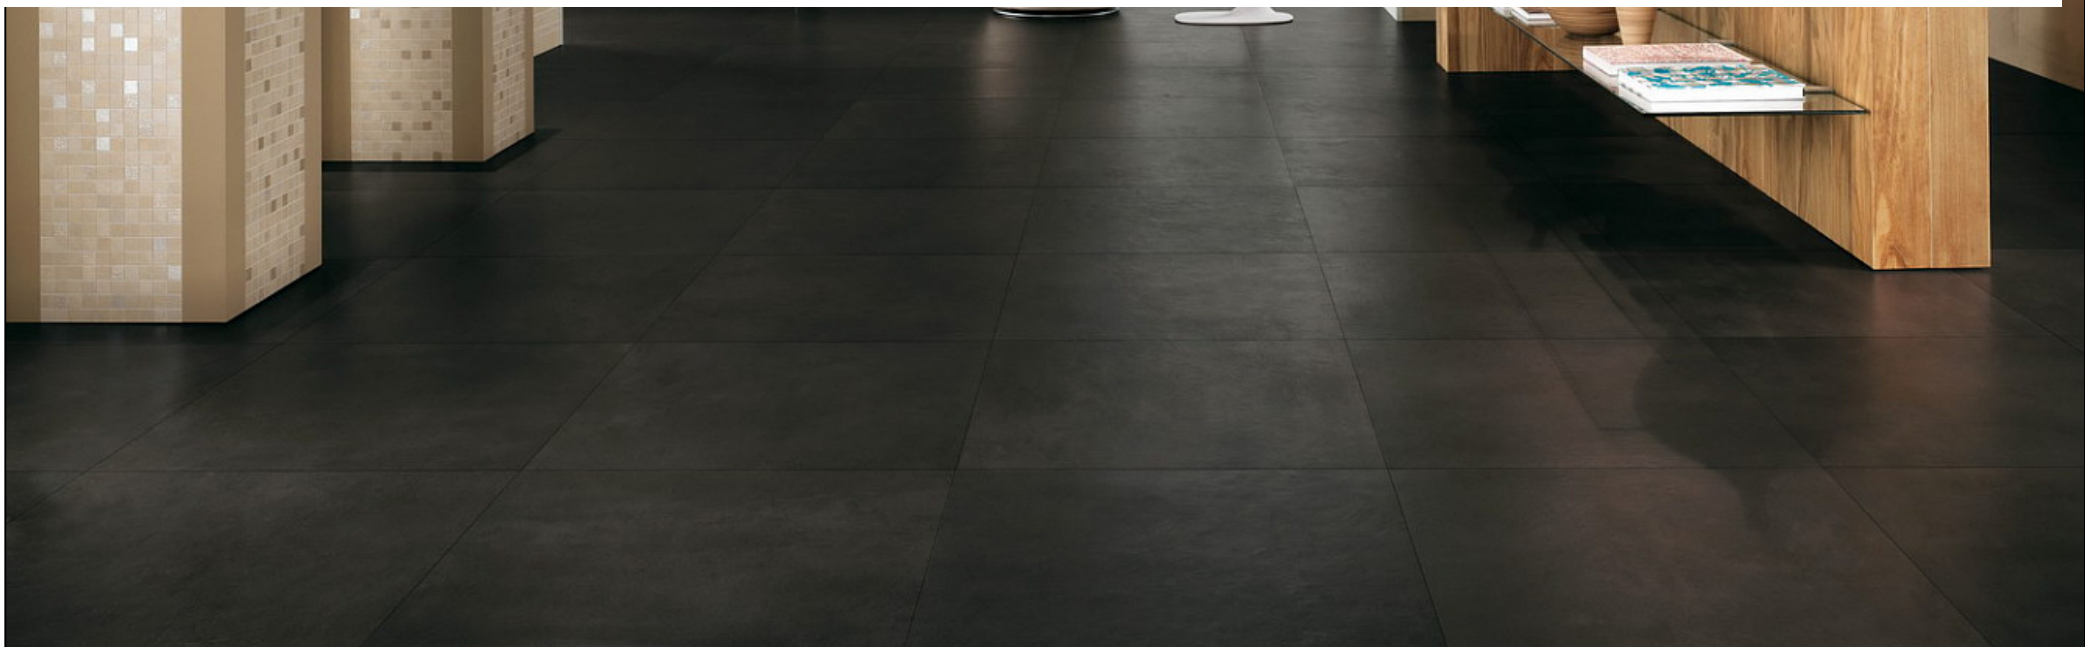

Evolve (Atlas Concorde Italy)