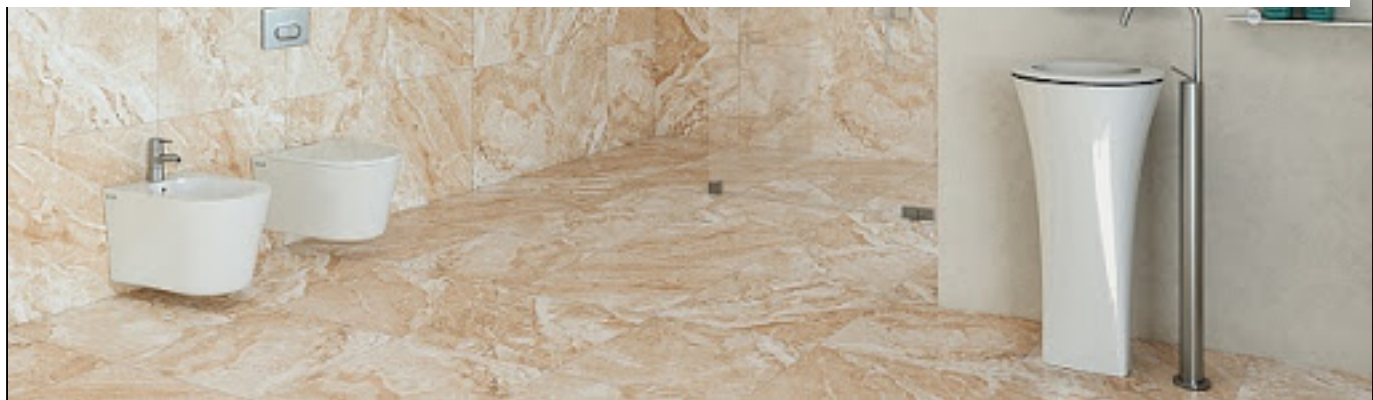

Delhi

Delhi

Delhi

The background of the page is a close-up photograph of a floor covered in large, square tiles. The tiles have a light beige or cream color with intricate, organic marbling patterns in shades of tan, brown, and white. The grout lines are thin and dark, creating a grid pattern across the floor.

Delhi

Delhi Ретт. 60x120 бежевый ID-СК000033814

Код товара:	155132
Бренд:	AXIMA

Код товара:	155133
Бренд:	AXIMA