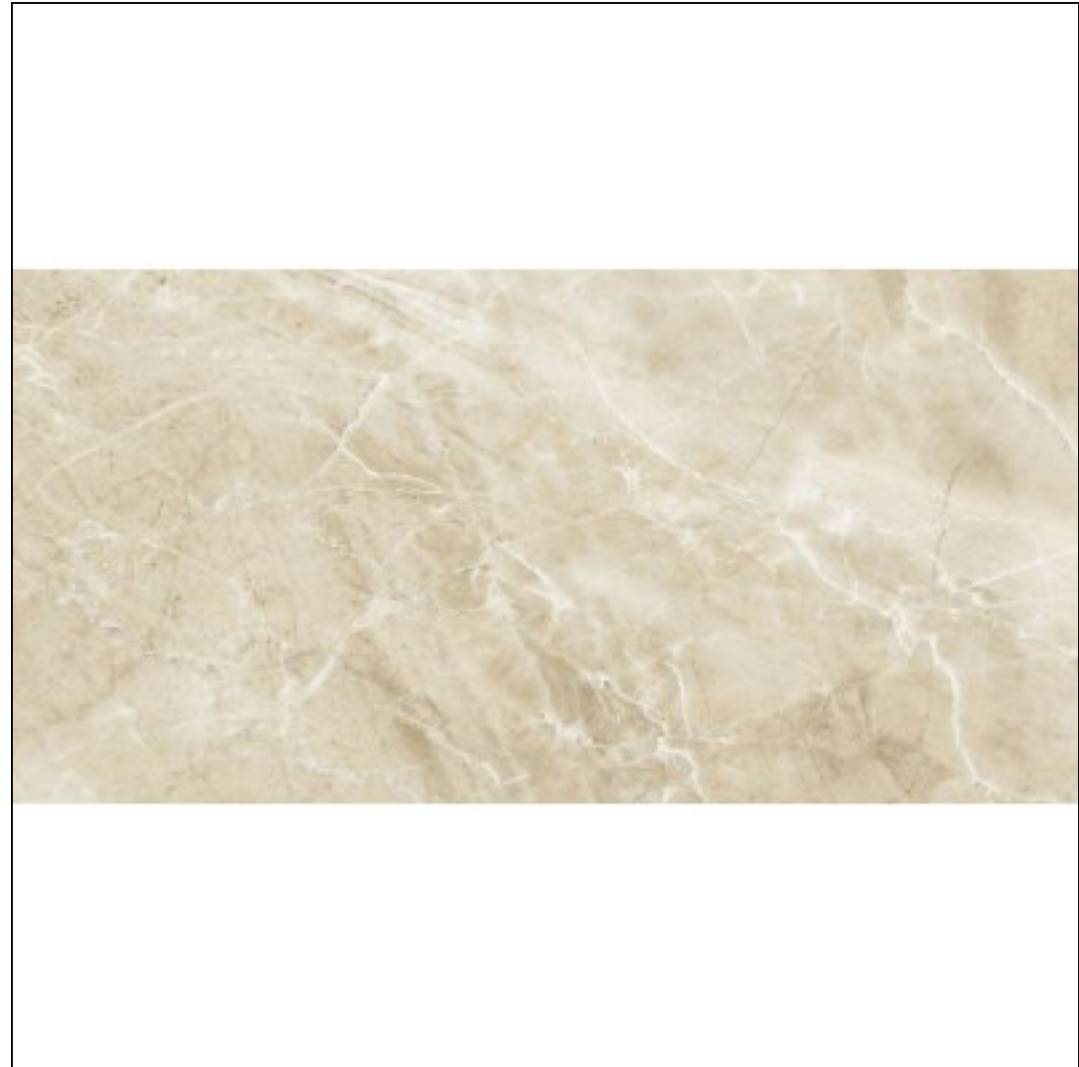

Delhi

Delhi

Delhi

The background of the page is a close-up photograph of a floor covered in large, square tiles. The tiles have a light beige or cream color with intricate, organic marbling patterns in shades of tan, brown, and white. The grout lines are thin and dark, creating a grid pattern across the floor.

Delhi

Delhi Ретт. 60x120 бежевый ID-СК000033814

Код товара:	155132
Бренд:	AXIMA

Код товара:	155133
Бренд:	AXIMA