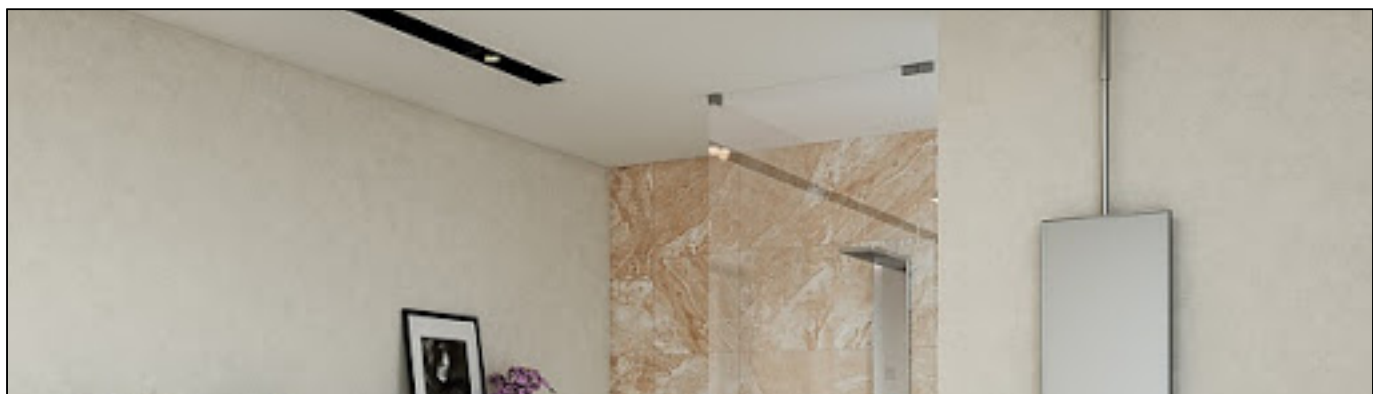

Delhi

Delhi

Delhi

The background of the page is a close-up photograph of a floor covered in large, square tiles. The tiles have a light beige or cream color with intricate, organic marbling patterns in shades of tan, brown, and white. The grout lines are thin and dark, creating a grid pattern across the floor.

Delhi

Delhi Ретт. 60x120 бежевый ID-СК000033814

Код товара:	155132
Бренд:	AXIMA

Код товара:	155133
Бренд:	AXIMA