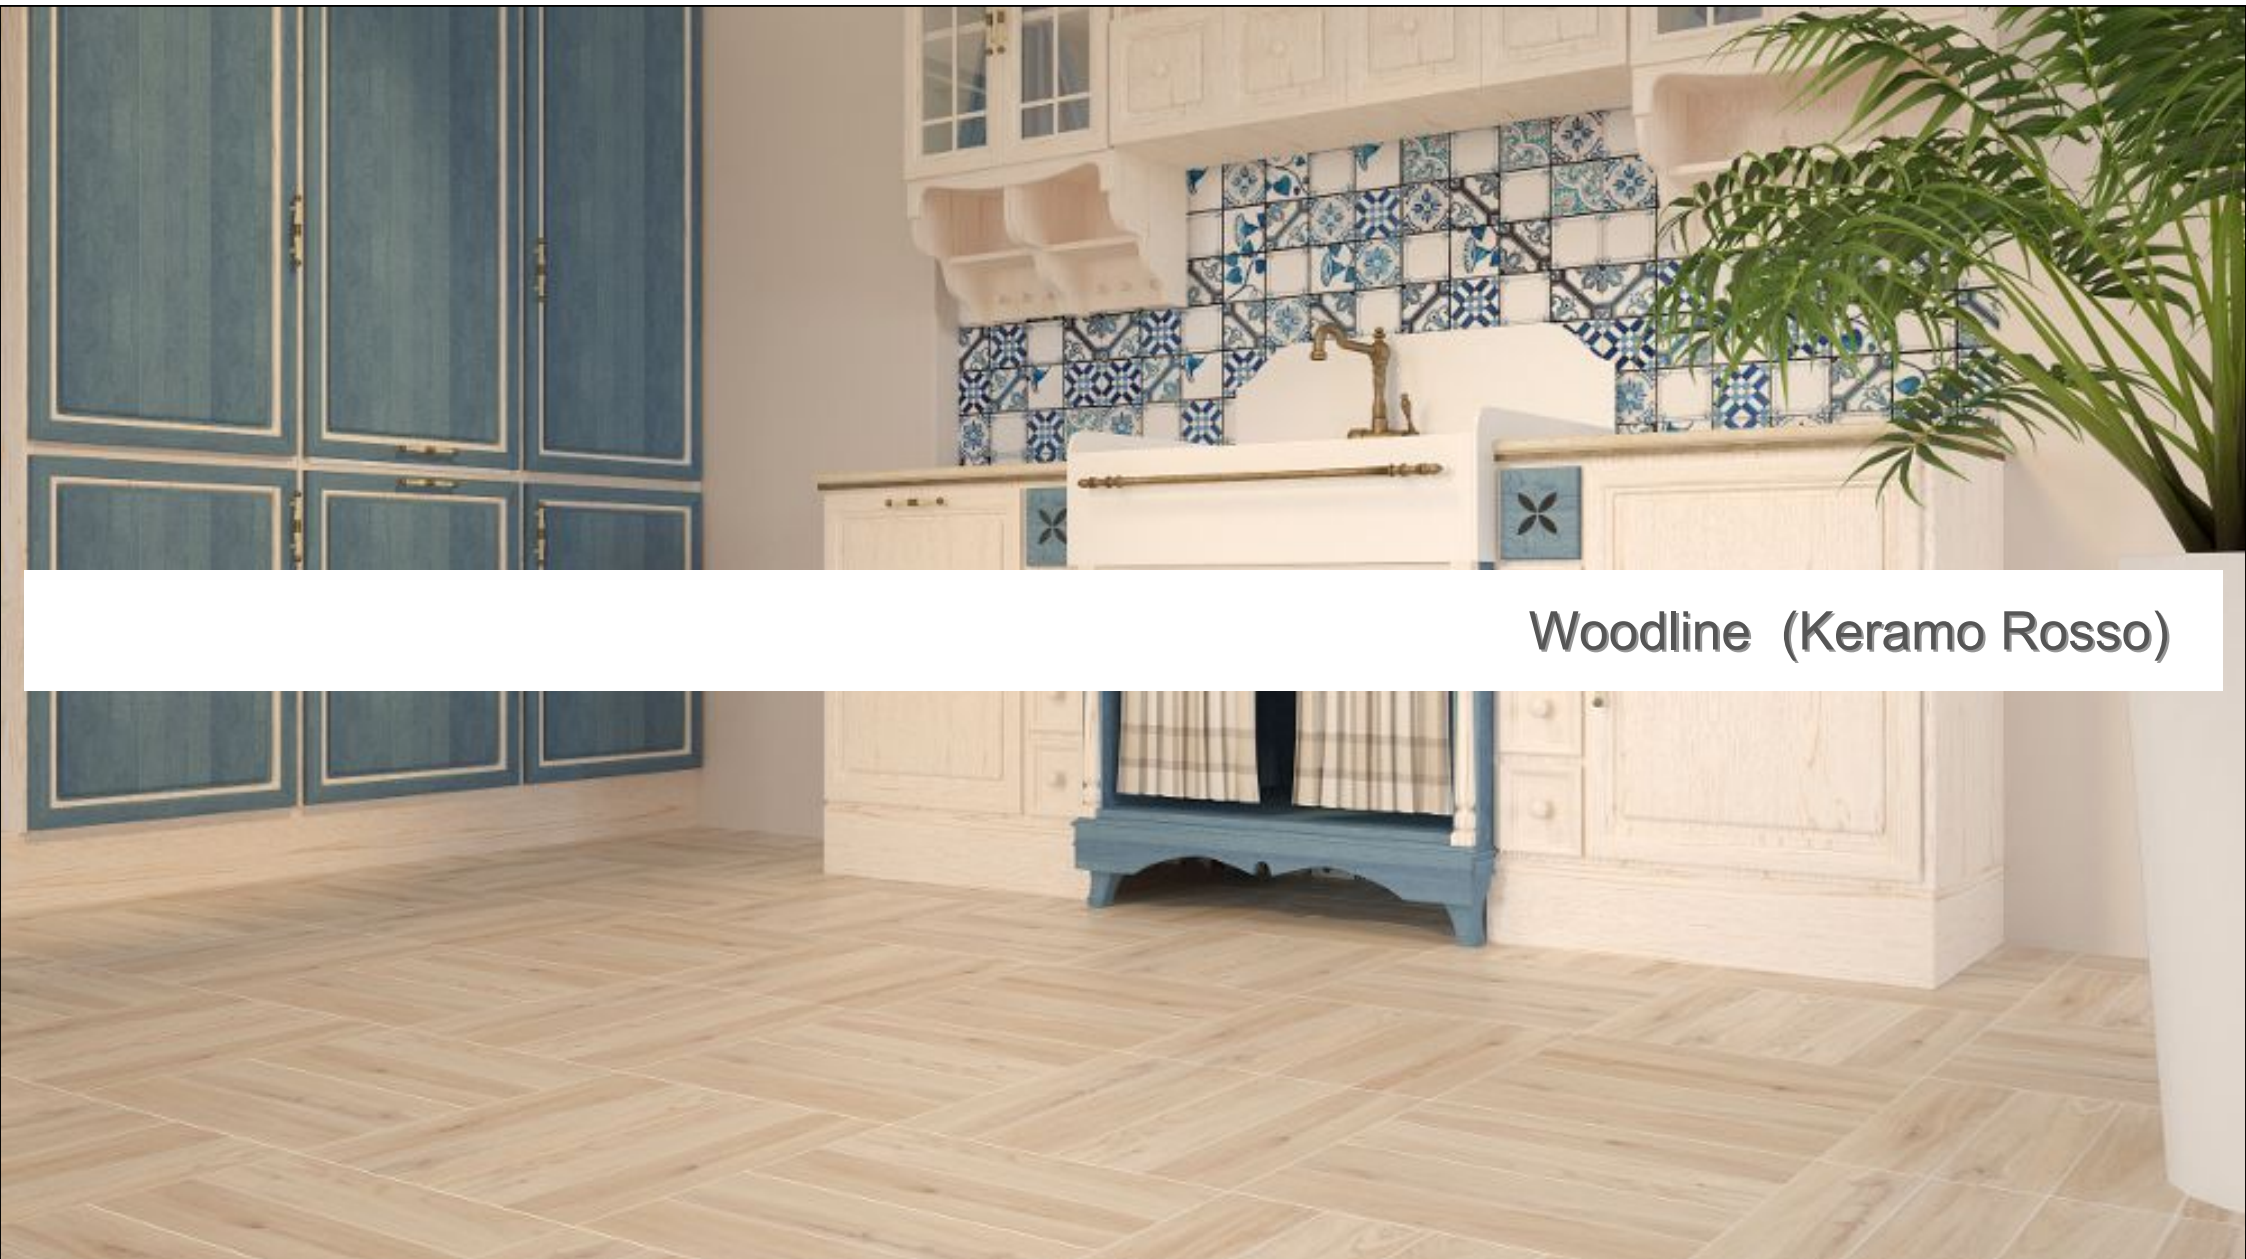

Woodline (Keramo Rosso)

Woodline (Keramo Rosso)

Woodline (Keramo Rosso)

The image displays a close-up view of a floor tile pattern. The tiles are rectangular and arranged in a herringbone or chevron pattern. The color is a light, natural wood tone, possibly oak or birch, with visible wood grain and some darker spots or knots. The tiles are separated by thin, light-colored grout lines. A white horizontal bar is overlaid on the right side of the image, containing the text 'Woodline (Keramo Rosso)'.