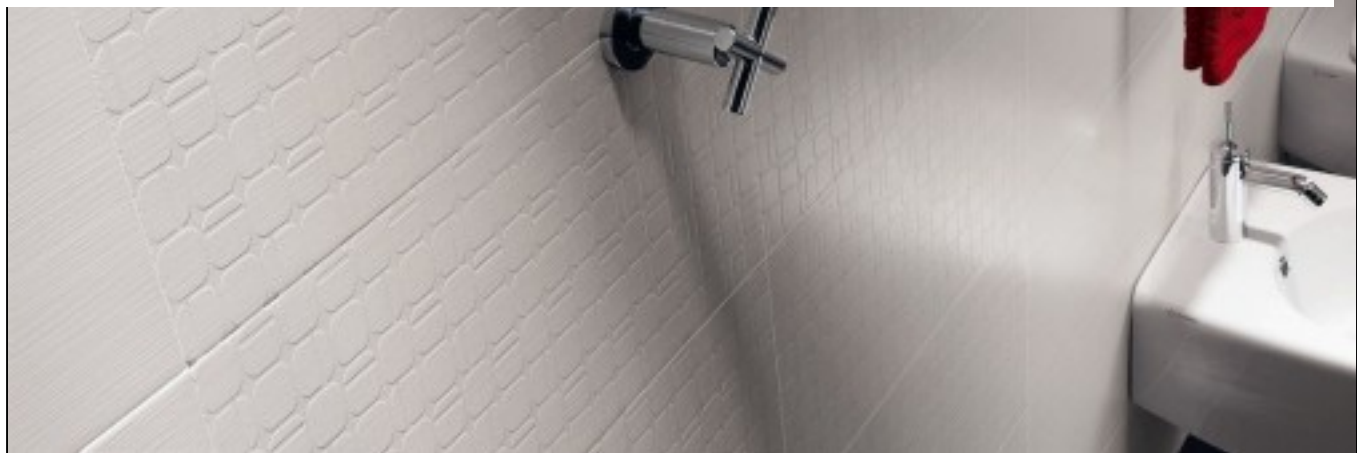

Line Design (Atlas Concorde Italy)

Line Design (Atlas Concorde Italy)

Line Design (Atlas Concorde Italy)

Line Design (Atlas Concorde Italy)

Line Design (Atlas Concorde Italy)

Бордюр Atlas Concorde Italy Silk Lis. Flower Mix 2 12.3x45