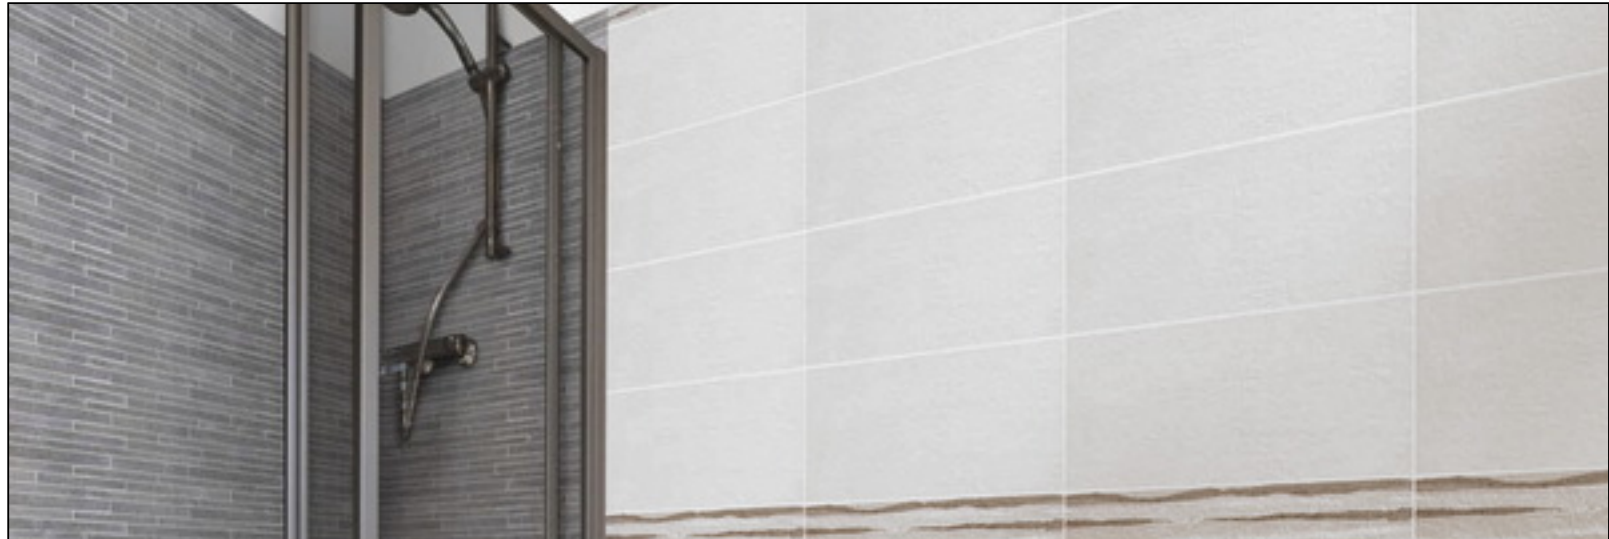

Salento (Epoca Ceramiche)

Salento (Epoca Ceramiche)

A black clawfoot bathtub with gold feet is the central focus of the image. It is set in a modern bathroom with light-colored walls and a dark, patterned tile floor. A showerhead is mounted on the wall behind the tub. A black floor lamp is visible to the right. A white text box is overlaid on the right side of the image.