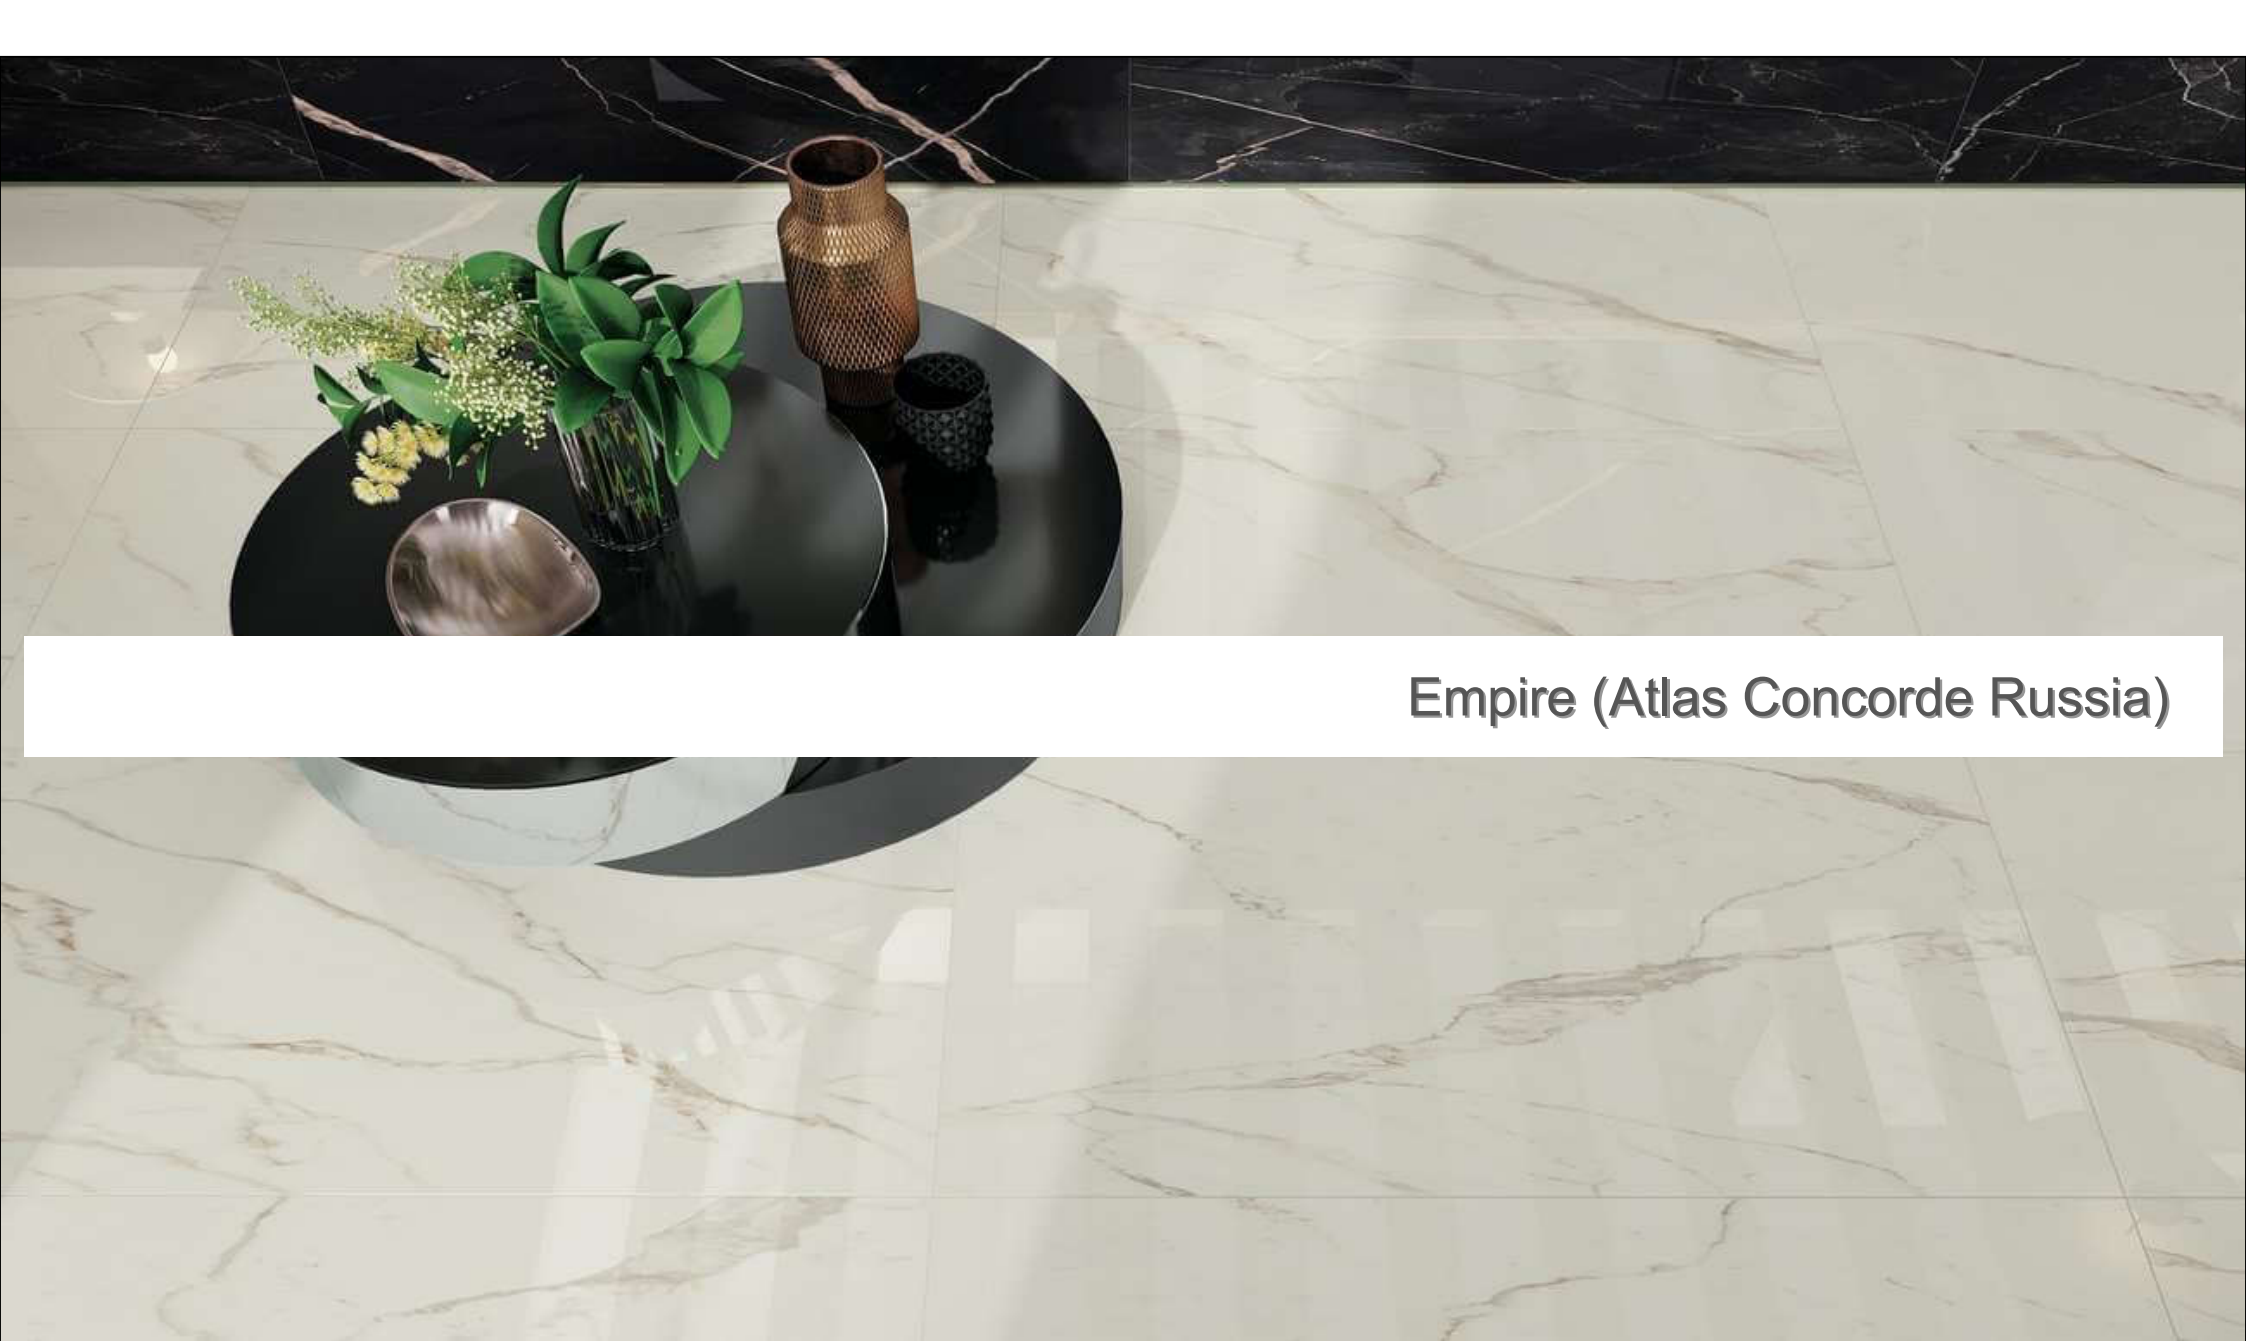

Empire (Atlas Concorde Russia)