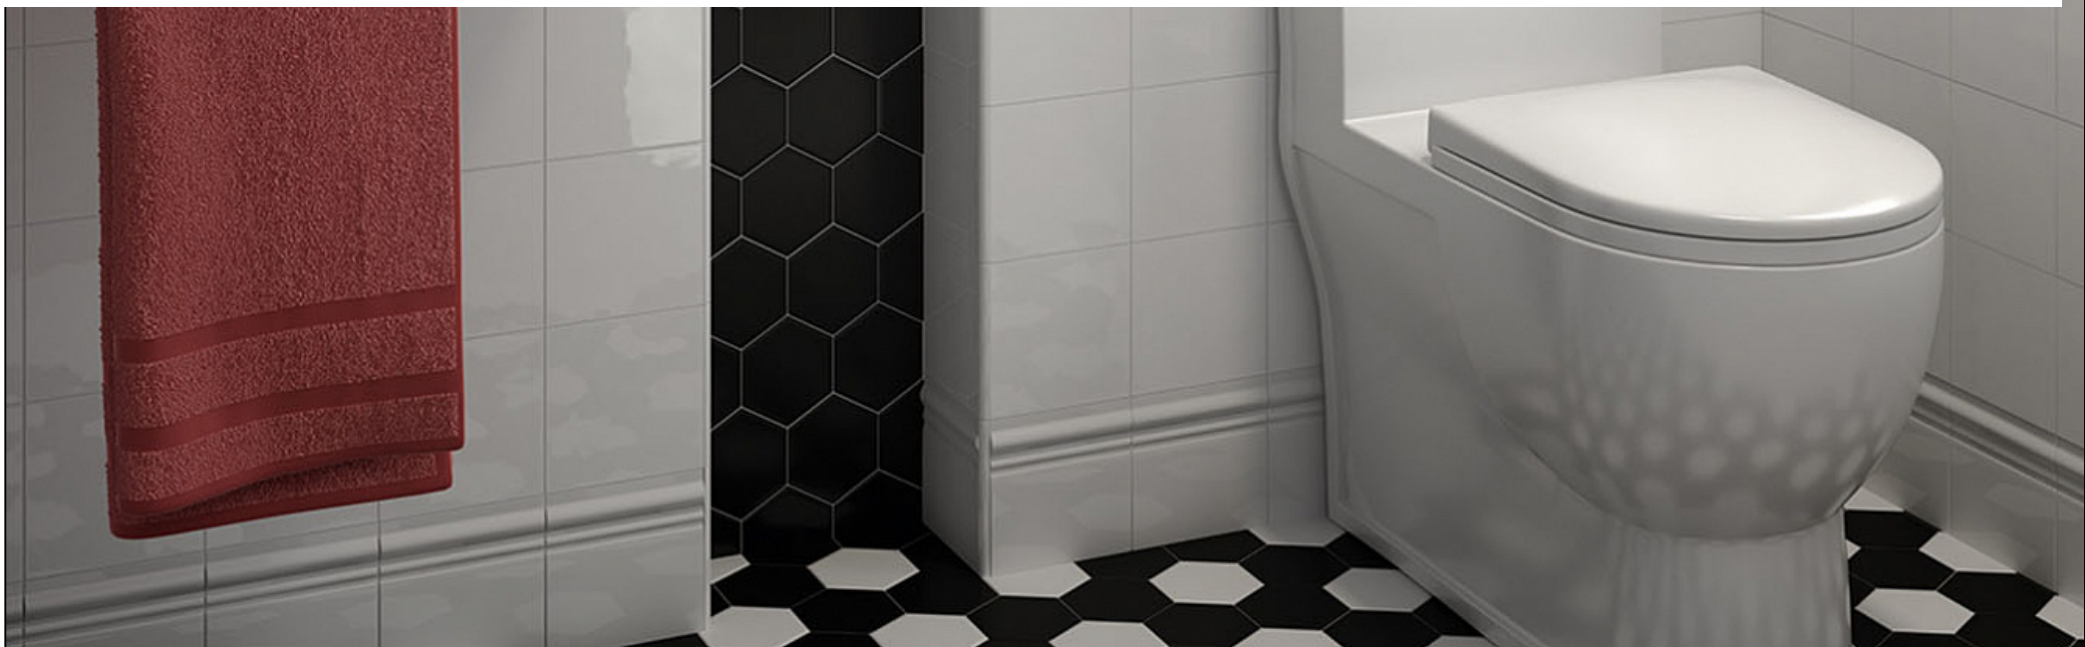

Evolution (Equipe)