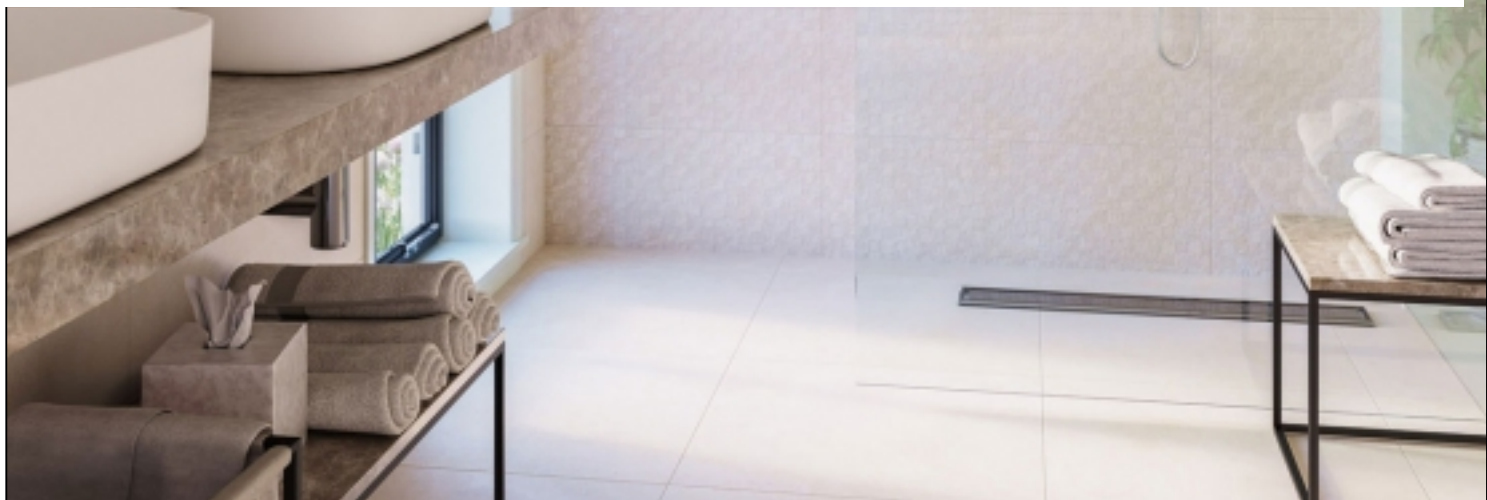

Alevera (Gracia Ceramica)

Alevera (Gracia Ceramica)

A photograph of a bathroom vanity. The wall is covered in light beige tiles. A decorative tile band with a gold and brown floral pattern runs horizontally across the wall. Two white rectangular mirrors are mounted on the wall, each held by a black metal bracket. Below the mirrors are two white rectangular sinks. The vanity is set on a light brown marble countertop. Below the countertop, a metal towel rack holds a white towel. A small table holds a tissue box and several rolled-up white towels. The overall aesthetic is clean and modern with a touch of classic decor.