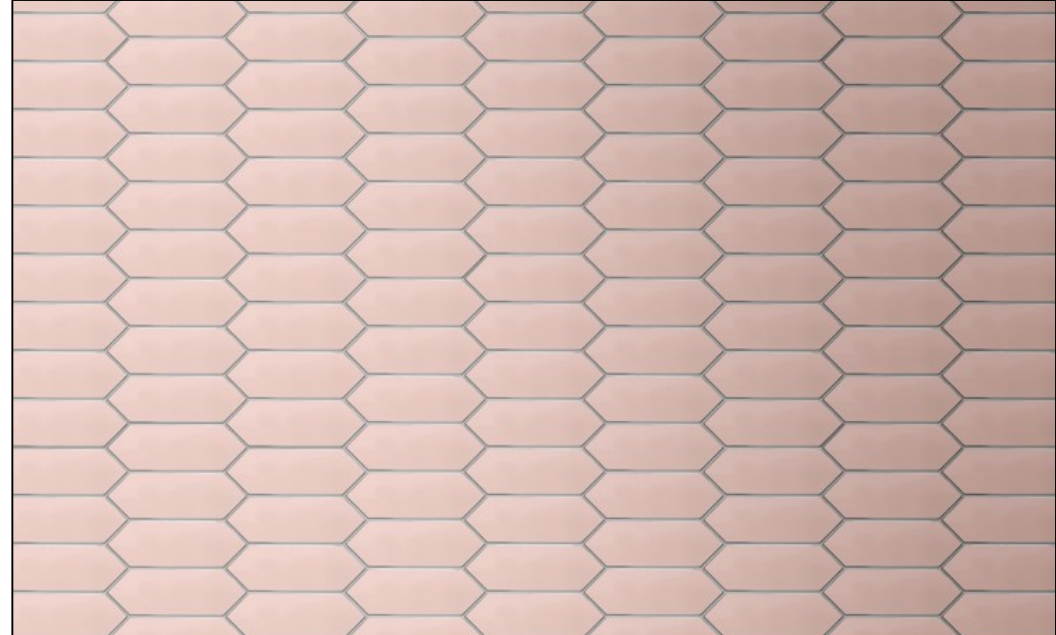

Cupidon (Monopole Ceramica)