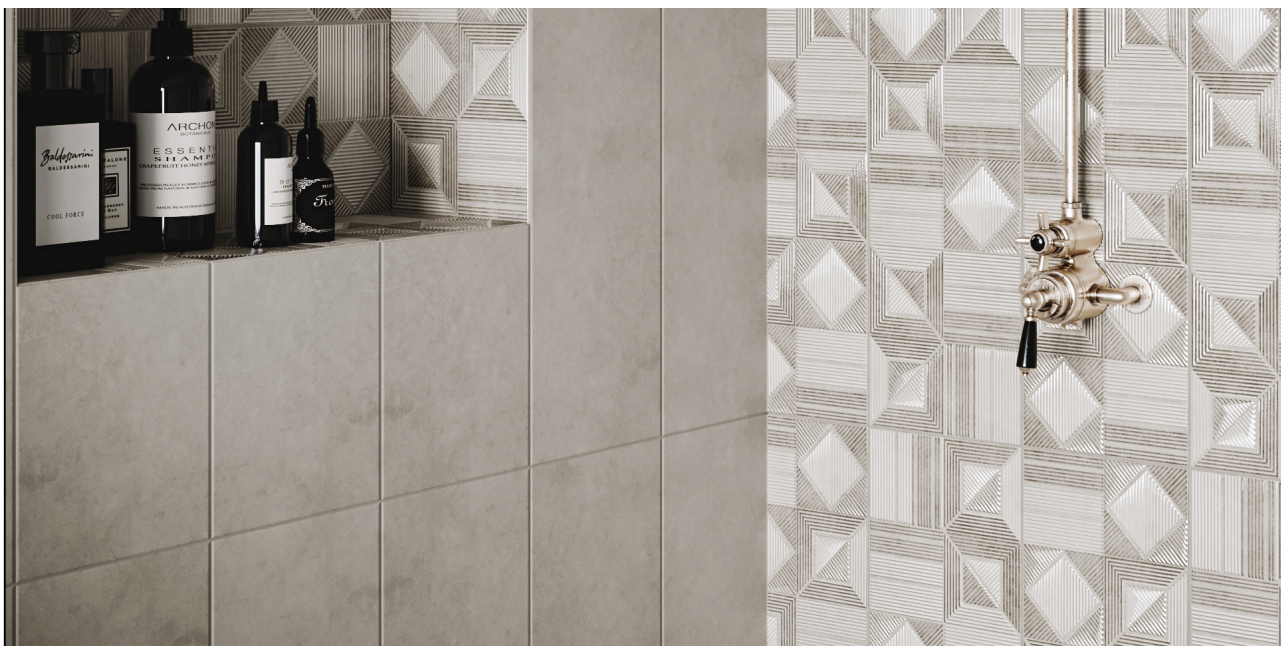

## Геометрис (Beryoza Ceramica)

## Геометрис (Beryoza Ceramica)

The image shows a close-up of a wall installation. On the left, there is a vertical wooden trim piece. The wall is covered with large, light-colored panels featuring a repeating floral and vine pattern in a muted beige or taupe color. In the foreground, a lamp with a dark, conical shade and a decorative base is visible. To the right, a portion of a white pillow with a dark border is seen. A white rectangular box is overlaid on the image, containing the text 'Геометрис (Beryoza Ceramica)'.