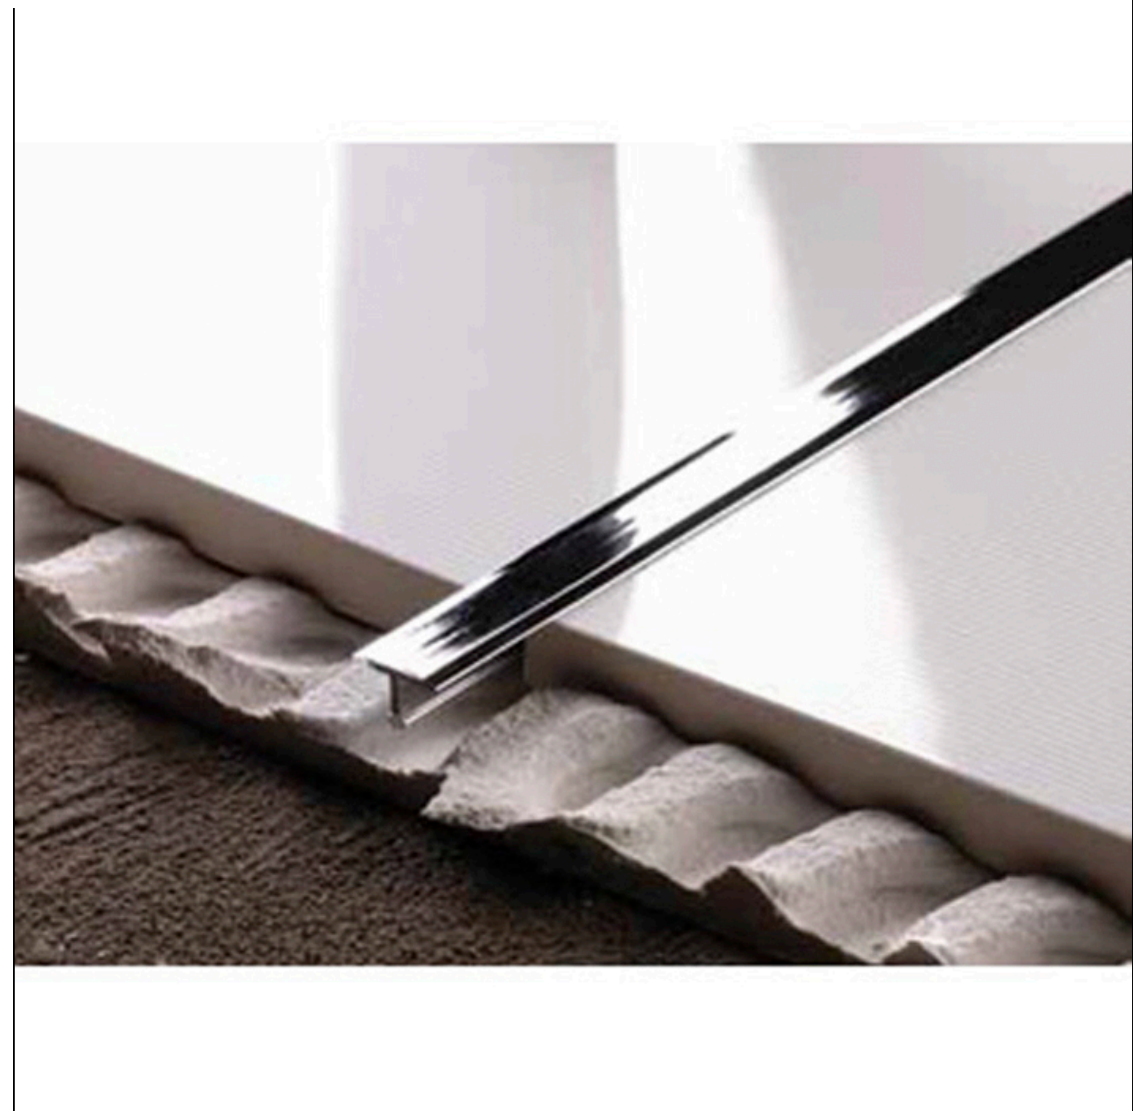

Профиль Butech Pro-T Gloss Stainless Steel 14x7x2500 B75141003

Код товара: 250748

Бренд: Butech