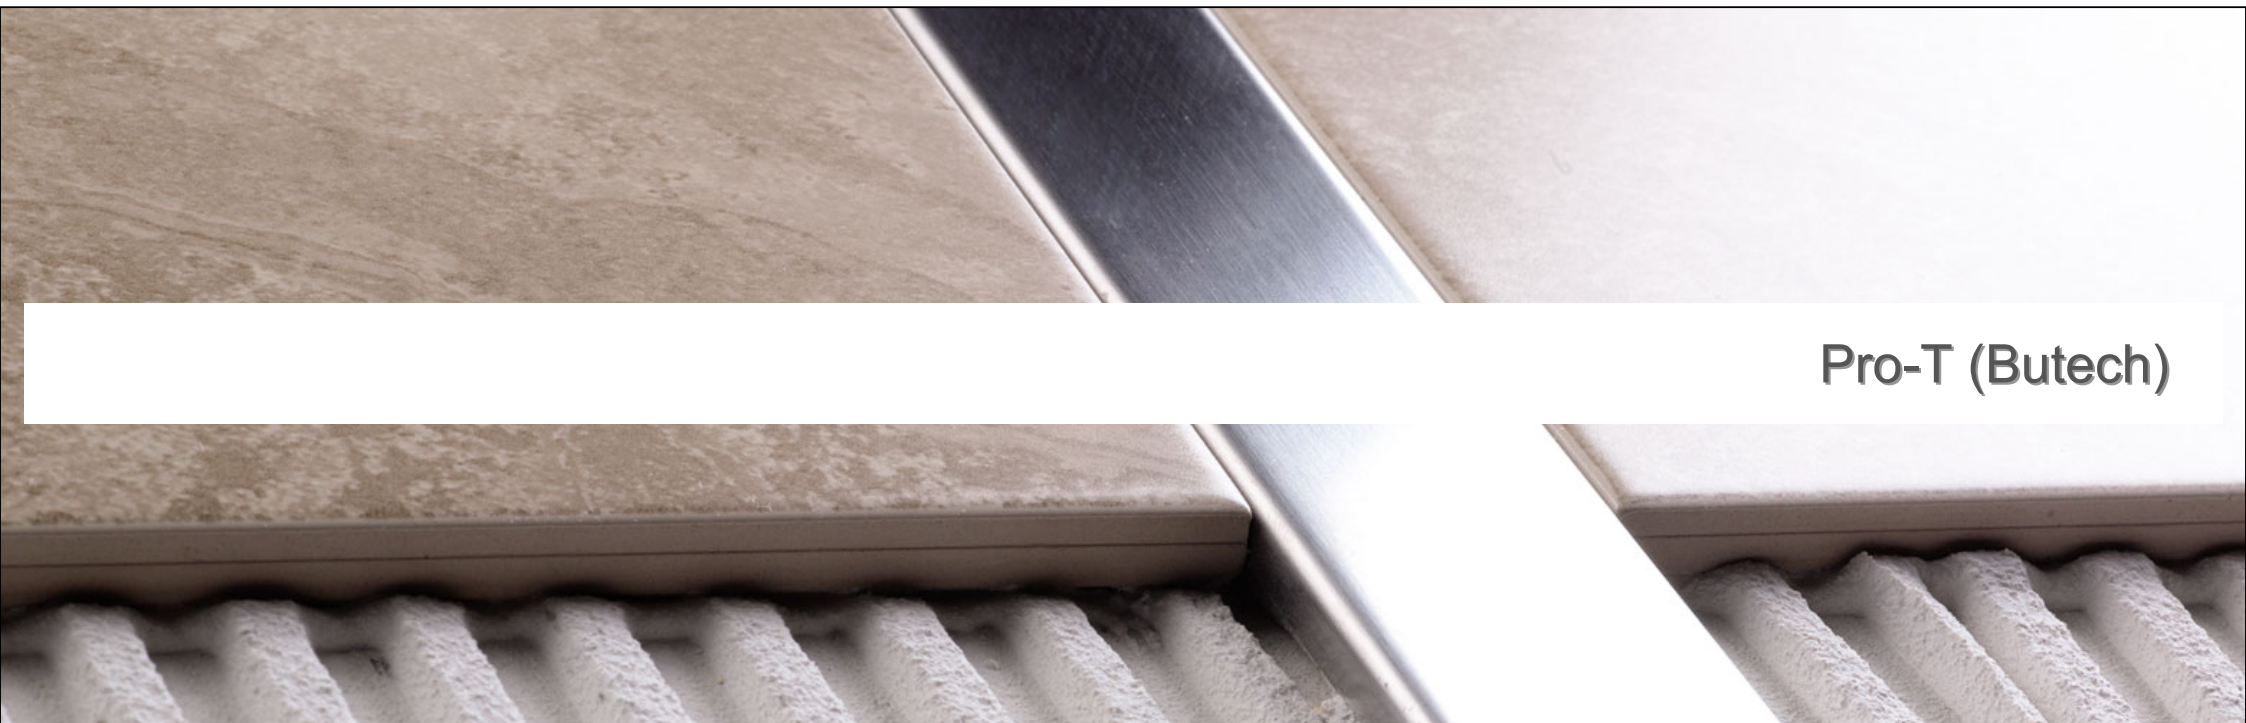

Pro-T (Butech)

Pro-T (Butech)

A close-up photograph of a dark, ribbed pipe joint. A white sealant is applied to the joint, and a white horizontal bar is overlaid on the image. The background is a light, slightly blurred surface.