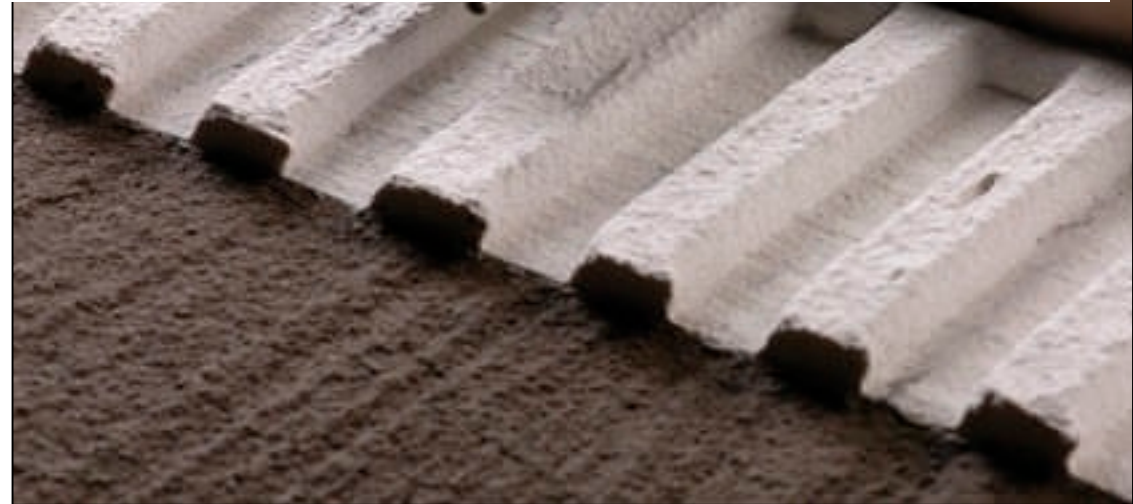

Pro-T (Butech)

Pro-T (Butech)

A close-up photograph of a dark, ribbed pipe joint. A white sealant is applied to the joint, and a white horizontal bar is overlaid on the image. The background is a light, slightly blurred surface.