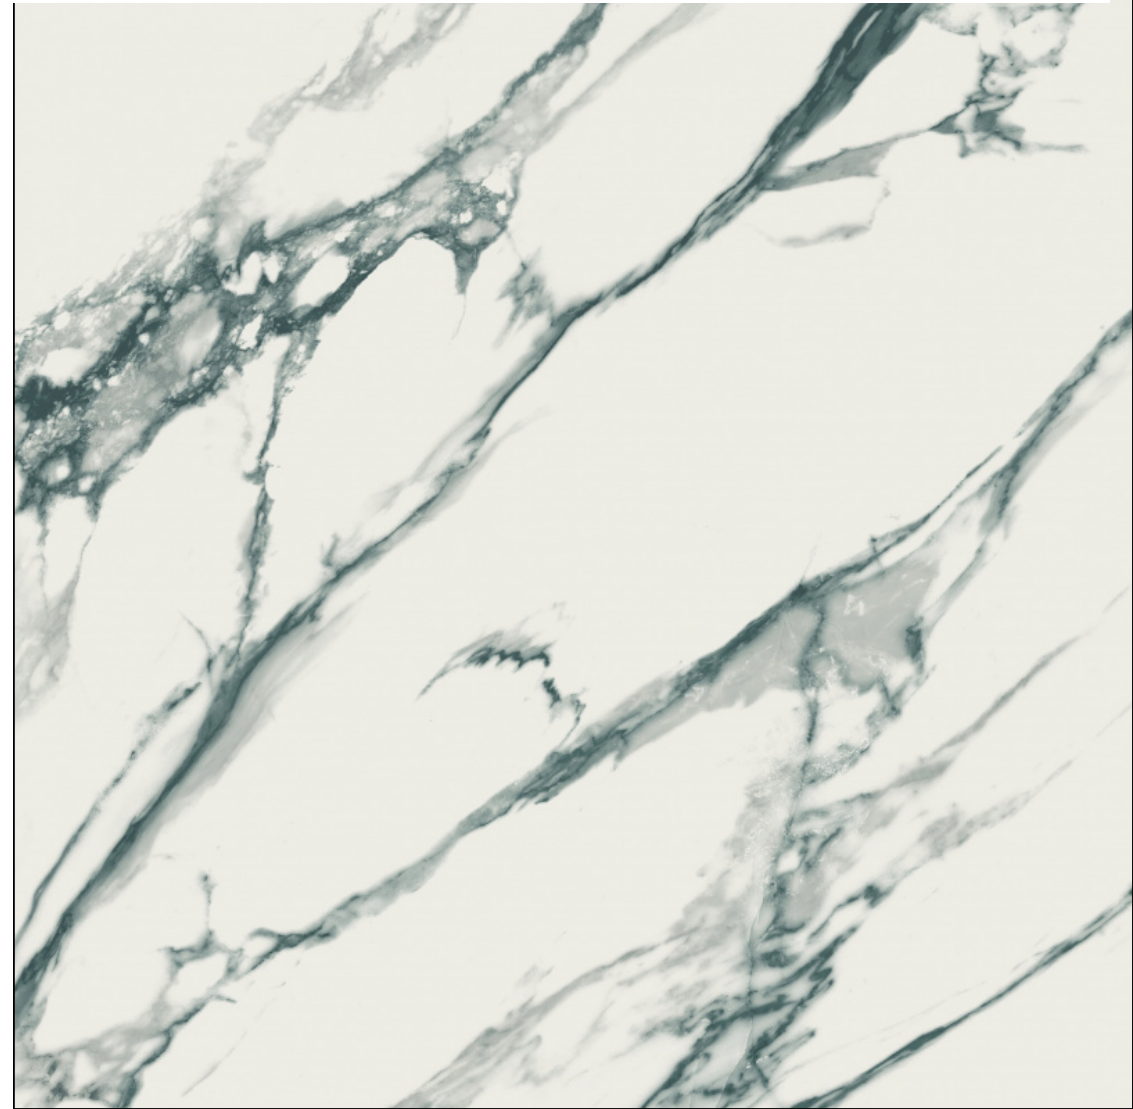

Baikal (Baldocer)

Baikal (Baldocer)

Baikal (Baldocer)

Baikal (Baldocer)

The image shows a close-up of a ceramic tile with a marbled pattern in shades of green and white. The pattern consists of irregular, vein-like shapes. In the bottom-left corner, a portion of a dark green leather chair is visible, showing its texture and a curved edge. A white rectangular box is overlaid on the right side of the image, containing the text 'Baikal (Baldocer)'.

Baikal (Baldocer)

Baikal (Baldocer)

Керамогранит Baldocer Baikal Blue Pulido 120x120

Код товара: 268992

Бренд: Baldocer

Керамогранит Baldocer Baikal Teal Pulido 120x120

Код товара:	268993
Бренд:	Baldocer

Керамогранит Baldocer Baikal Blue Pulido 120x260