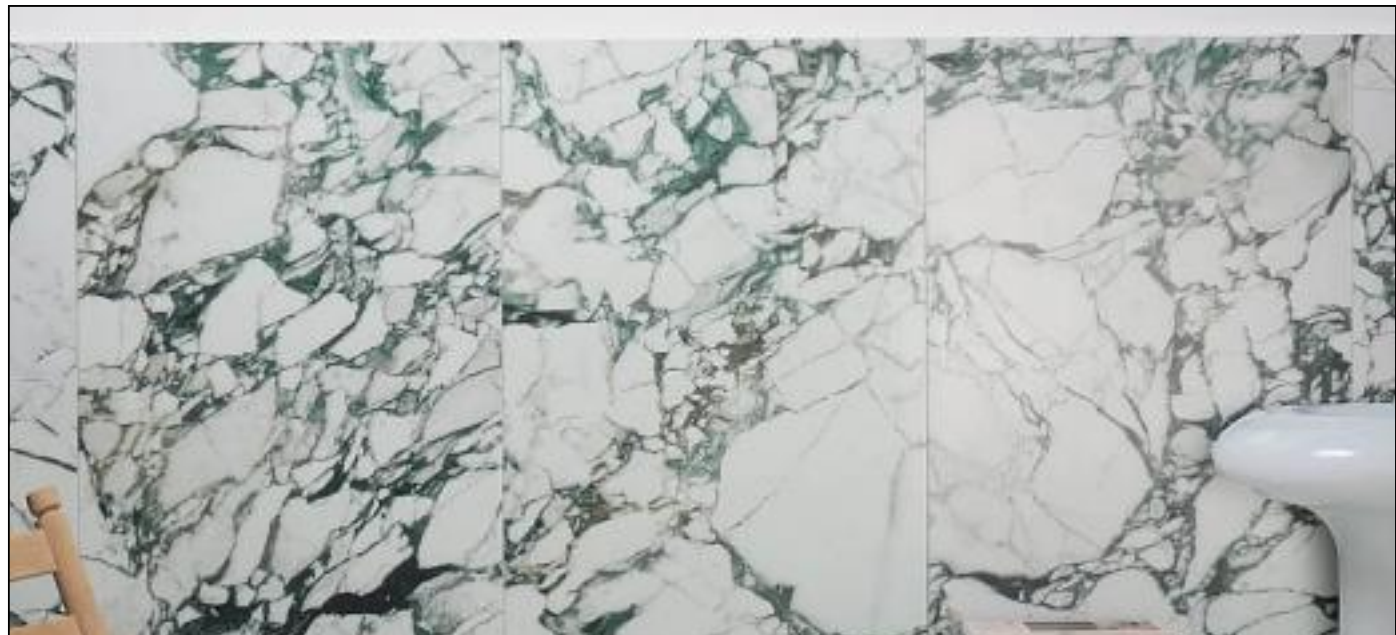

Baikal (Baldocer)

Baikal (Baldocer)

Baikal (Baldocer)

Baikal (Baldocer)

The image shows a close-up of a ceramic tile with a marbled pattern in shades of green and white. The pattern consists of irregular, vein-like shapes. In the bottom-left corner, a portion of a dark green leather chair is visible, showing its texture and a curved edge. A white rectangular box is overlaid on the right side of the image, containing the text 'Baikal (Baldocer)'.