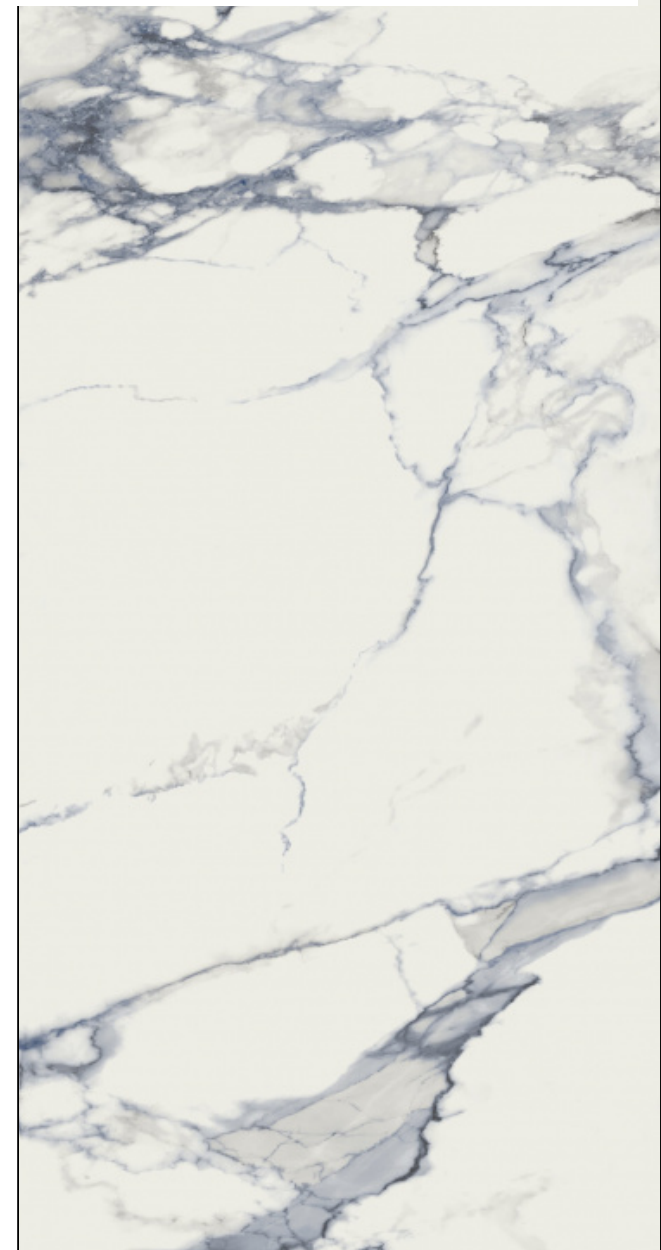

Baikal (Baldocer)

Baikal (Baldocer)

Baikal (Baldocer)

Baikal (Baldocer)

The image shows a close-up of a ceramic tile with a marbled pattern in shades of green and white. The pattern consists of irregular, vein-like shapes. In the bottom-left corner, a portion of a dark green leather chair is visible, showing its texture and a curved edge. A white rectangular box is overlaid on the right side of the image, containing the text 'Baikal (Baldocer)'.

Baikal (Baldocer)

Baikal (Baldocer)

Керамогранит Baldocer Baikal Blue Pulido 120x120

Код товара: 268992

Бренд: Baldocer

Керамогранит Baldocer Baikal Teal Pulido 120x120

Код товара:	268993
Бренд:	Baldocer

Керамогранит Baldocer Baikal Blue Pulido 120x260

Код товара:	268994
Бренд:	Baldocer

Керамогранит Baldocer Baikal Teal Pulido 120x260

Код товара: 268995

Бренд: Baldocer

Керамогранит Baldocer Baikal Blue Pulido 60x120

Код товара:	268996
Бренд:	Baldocer

Керамогранит Baldocer Baikal Teal Pulido 60x120