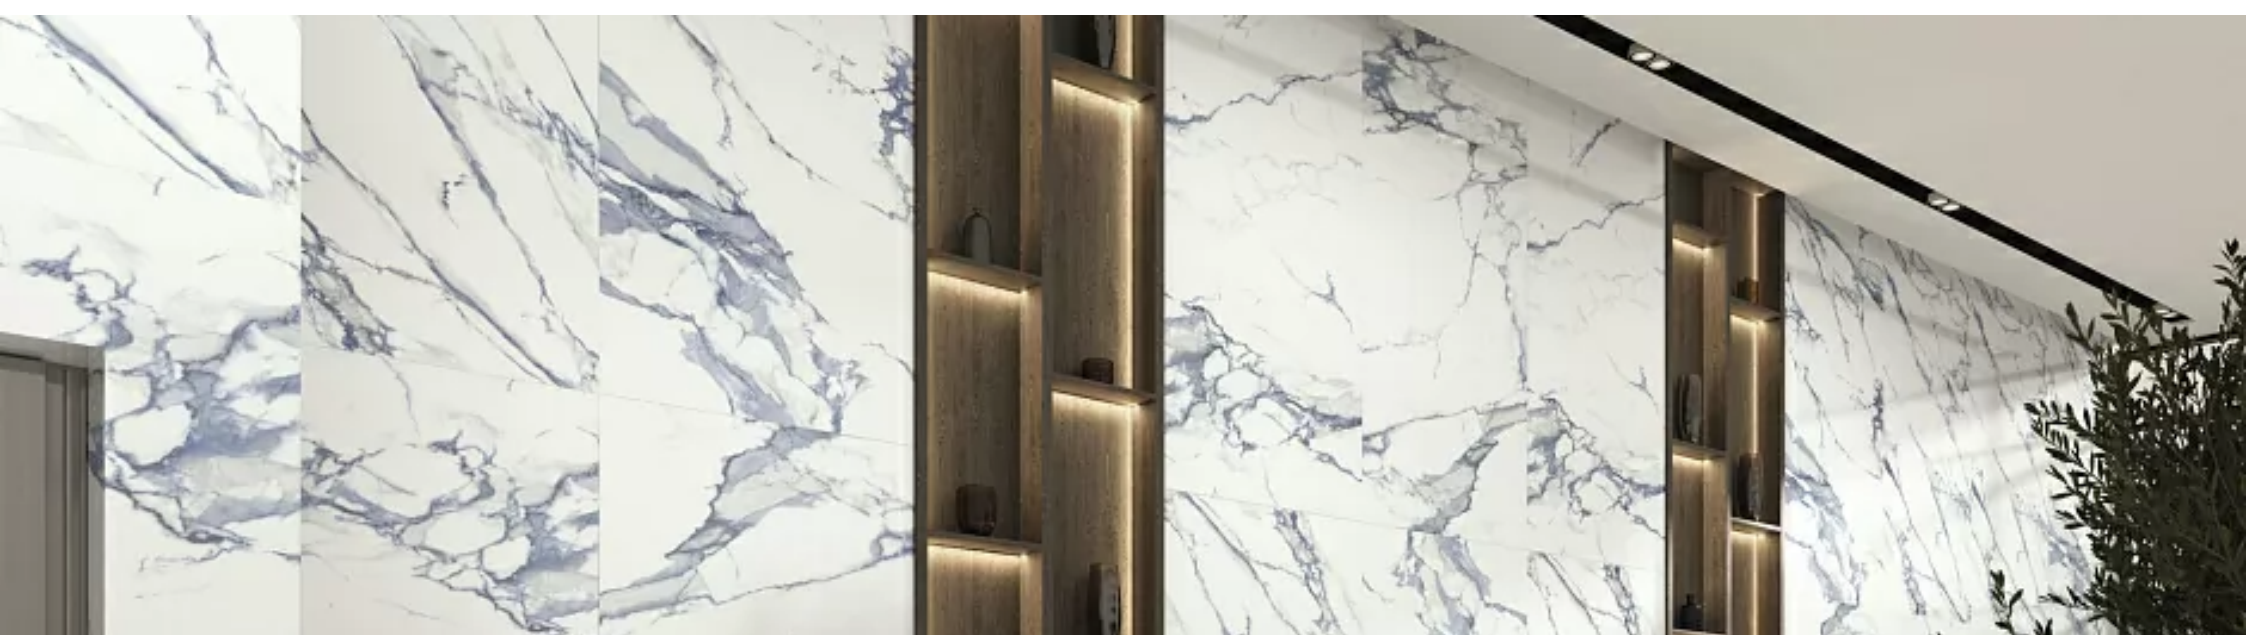

Baikal (Baldocer)

Baikal (Baldocer)

Baikal (Baldocer)

Baikal (Baldocer)

The image shows a close-up of a ceramic tile with a marbled pattern in shades of green and white. The pattern consists of irregular, vein-like shapes. In the bottom-left corner, a portion of a dark green leather chair is visible, showing its texture and a curved edge. A white rectangular box is overlaid on the right side of the image, containing the text 'Baikal (Baldocer)'.