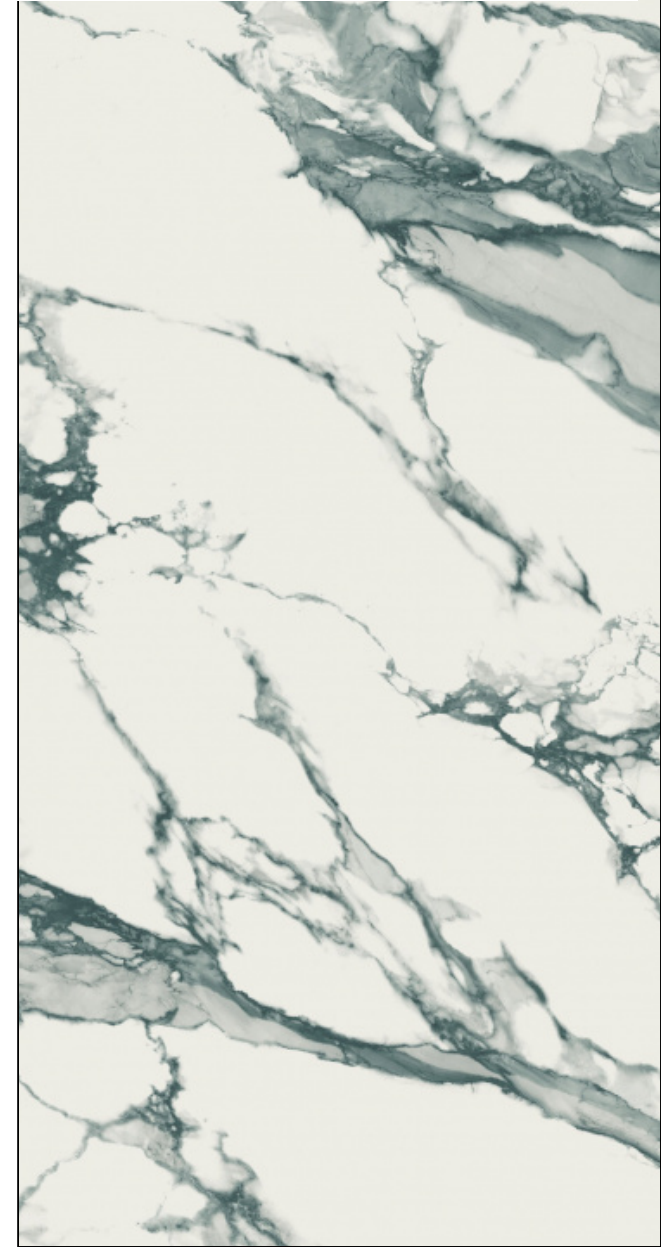

Керамогранит Baldocer Baikal Teal Pulido 120x260

Код товара: 268995

Бренд: Baldocer