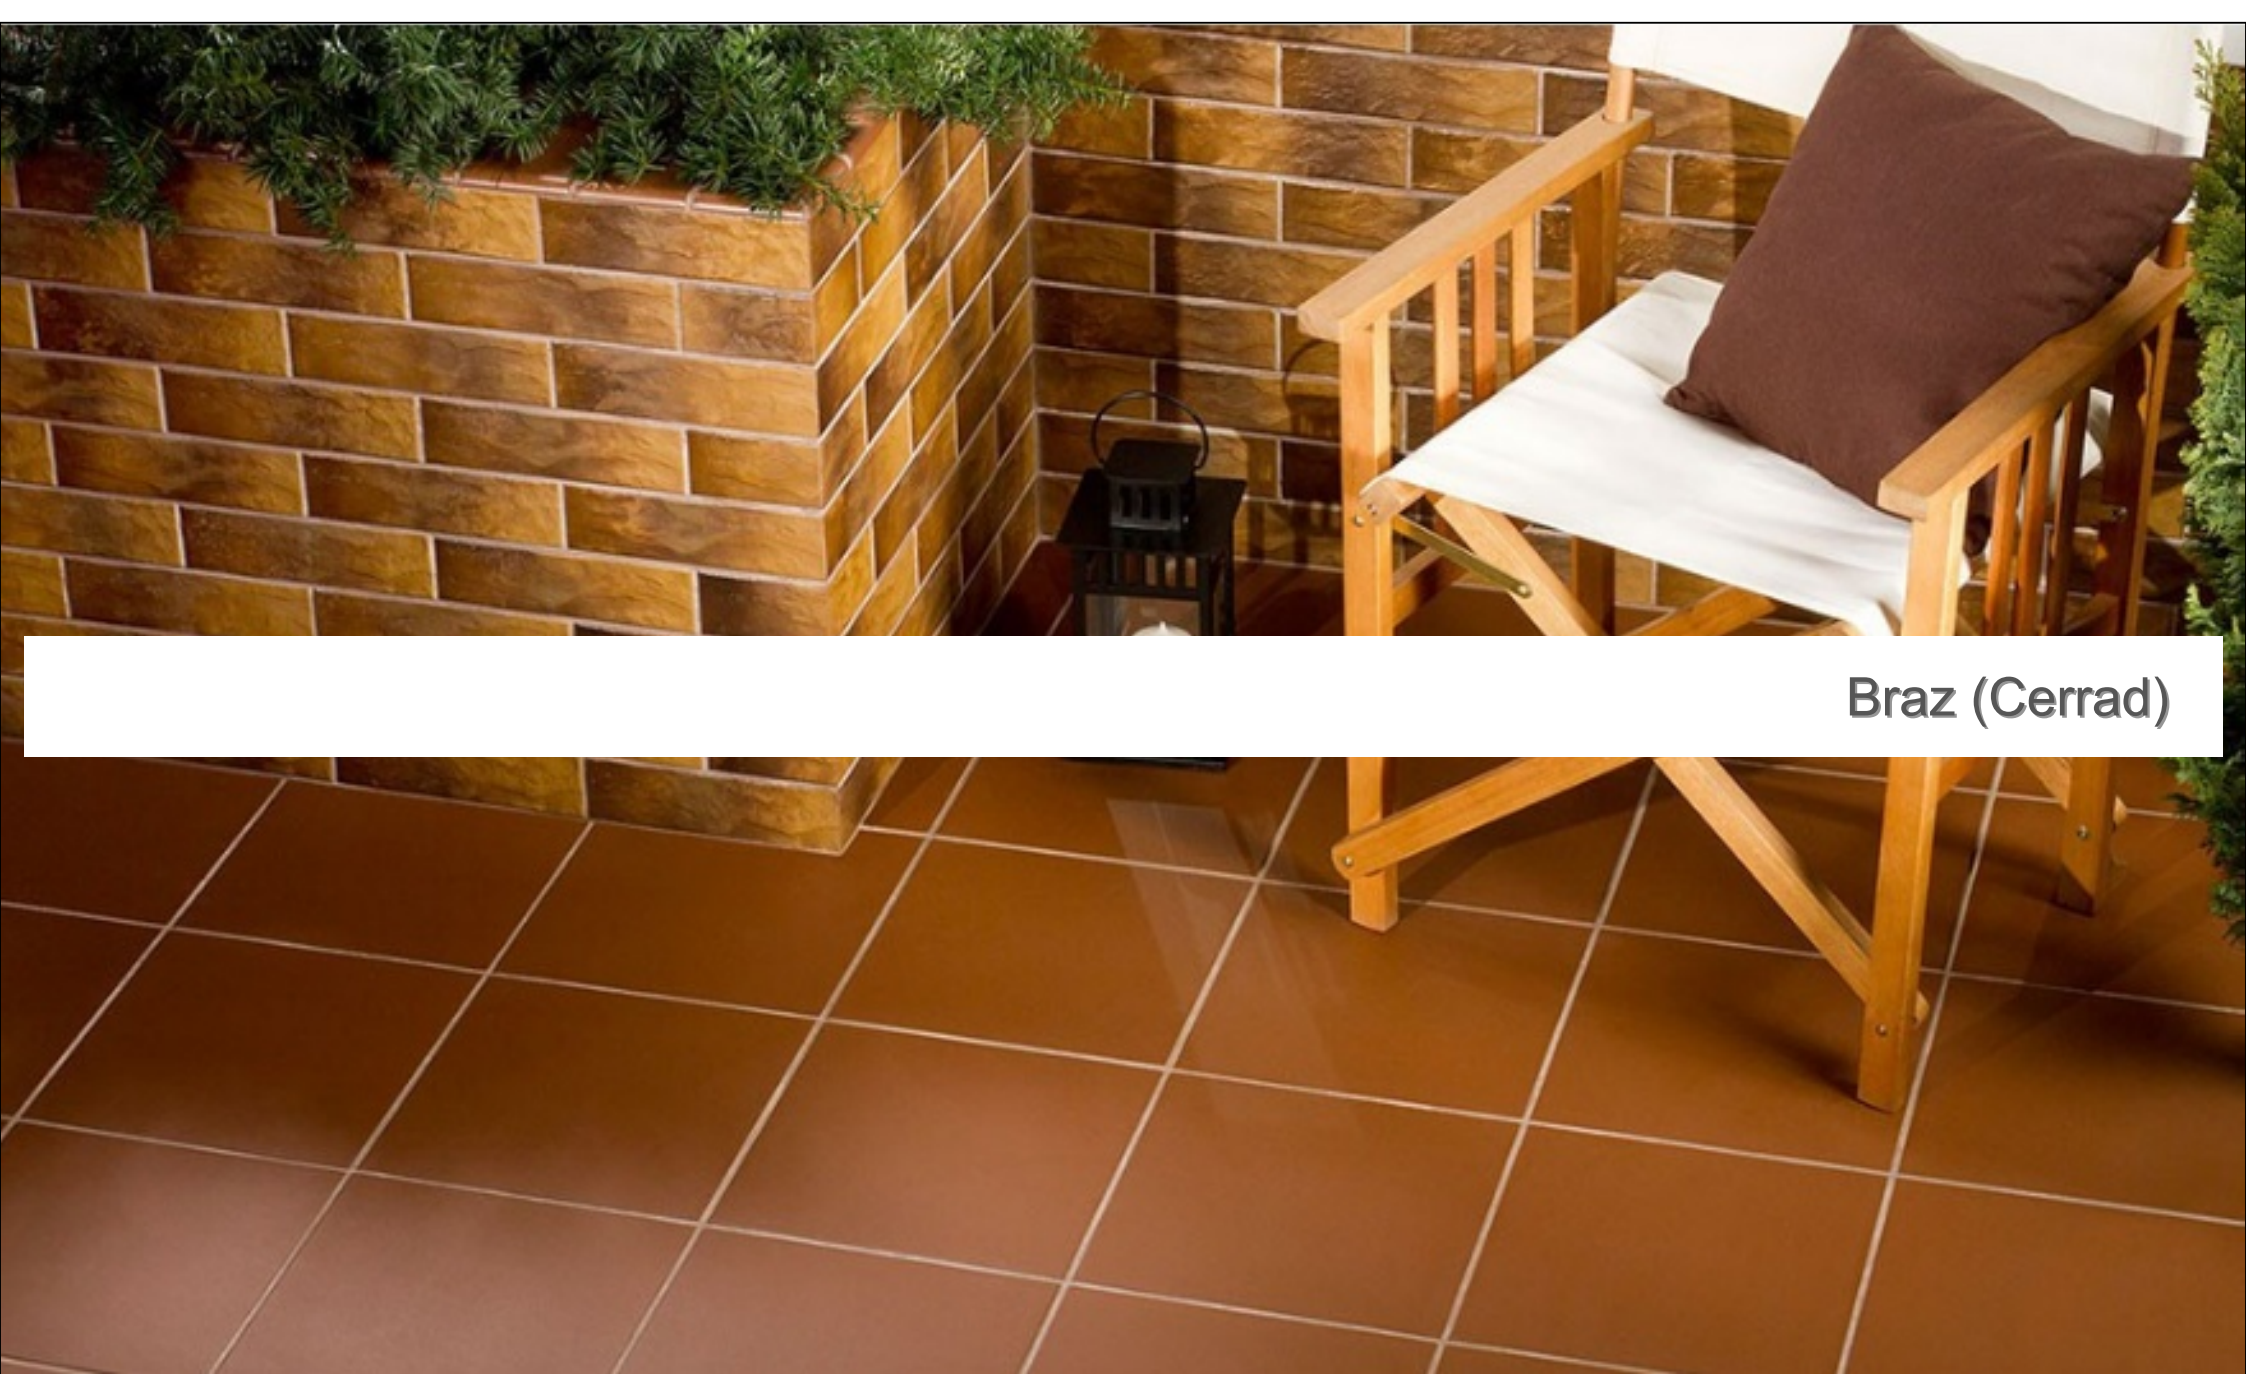

Braz (Cerrad)

Braz (Cerrad)

Braz (Cerrad)

The image shows a close-up of a wall made of reddish-brown ceramic tiles with a cracked, stone-like texture. The tiles are arranged in a staggered brick pattern. In the lower right corner, there are several bright yellow flowers, possibly chrysanthemums, in bloom. A white horizontal bar is positioned across the middle of the image, containing the text 'Braz (Cerrad)'.

Braz (Cerrad)

Braz (Cerrad)

Braz (Cerrad)

Ступень Cerrad Braz Tread Brown 30x30

Код товара:	273124
Бренд:	Cerrad

Ступень Cerrad Braz Tread Corner Brown 30x30

Код товара:	273125
Бренд:	Cerrad

Клинкер Cerrad Braz Floor Brown 14.8x30