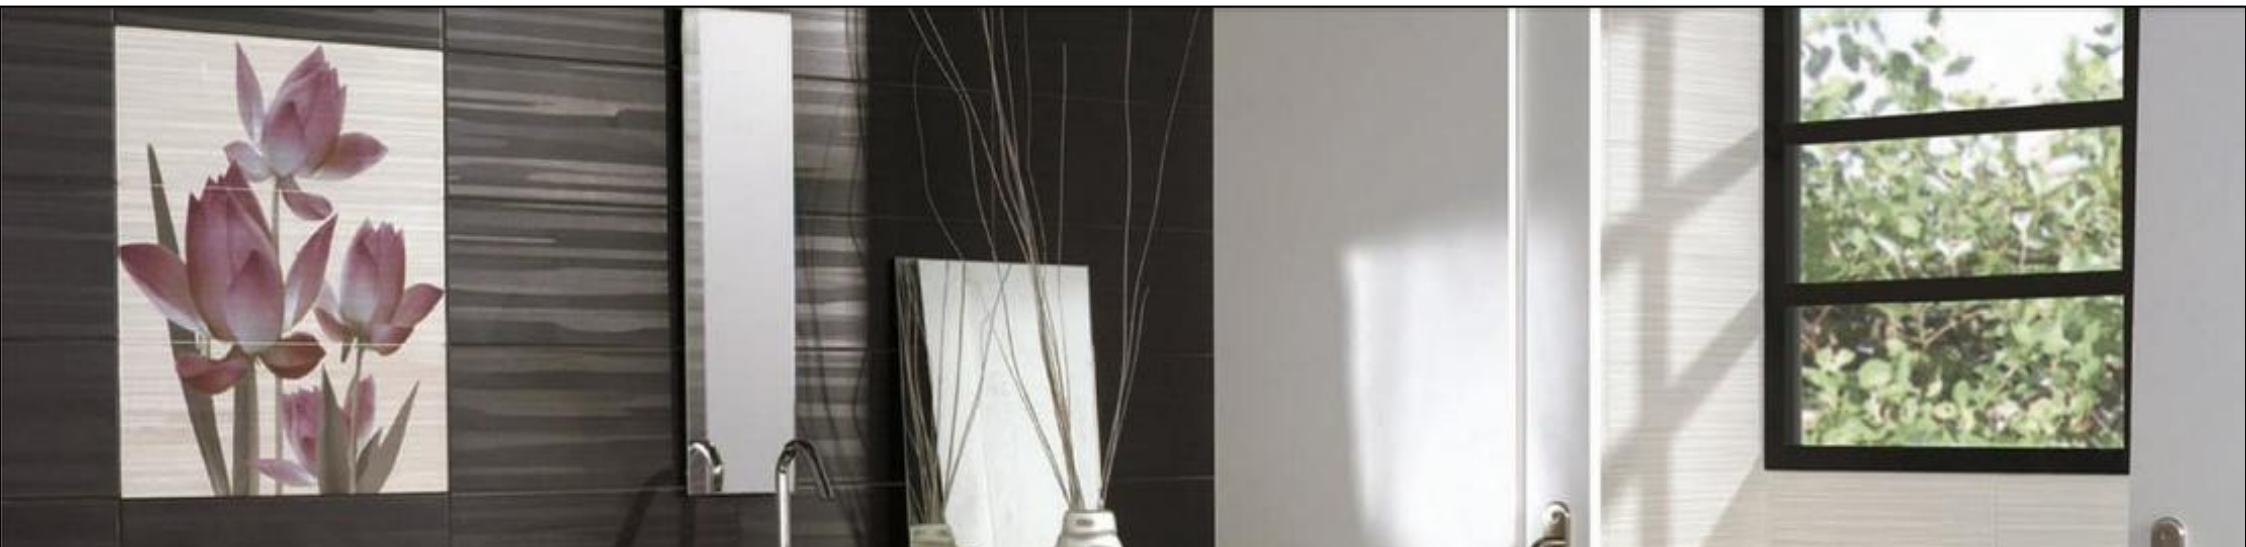

Sakura (Atem)

Sakura (Atem)

Sakura (Atem)

Sakura (Atem)

A photograph of a bathroom vanity. The vanity is a dark wood table with a white ceramic sink. On the table are various items: a soap dish with a bar of soap, a white vase with a yellow flower, a small bowl, a perfume bottle, and a lit candle in a holder. A large, rectangular mirror is mounted on the wall above the vanity. The wall is covered in light-colored square tiles with a decorative horizontal band. To the right, there is a dark brown tiled wall with a floral pattern.