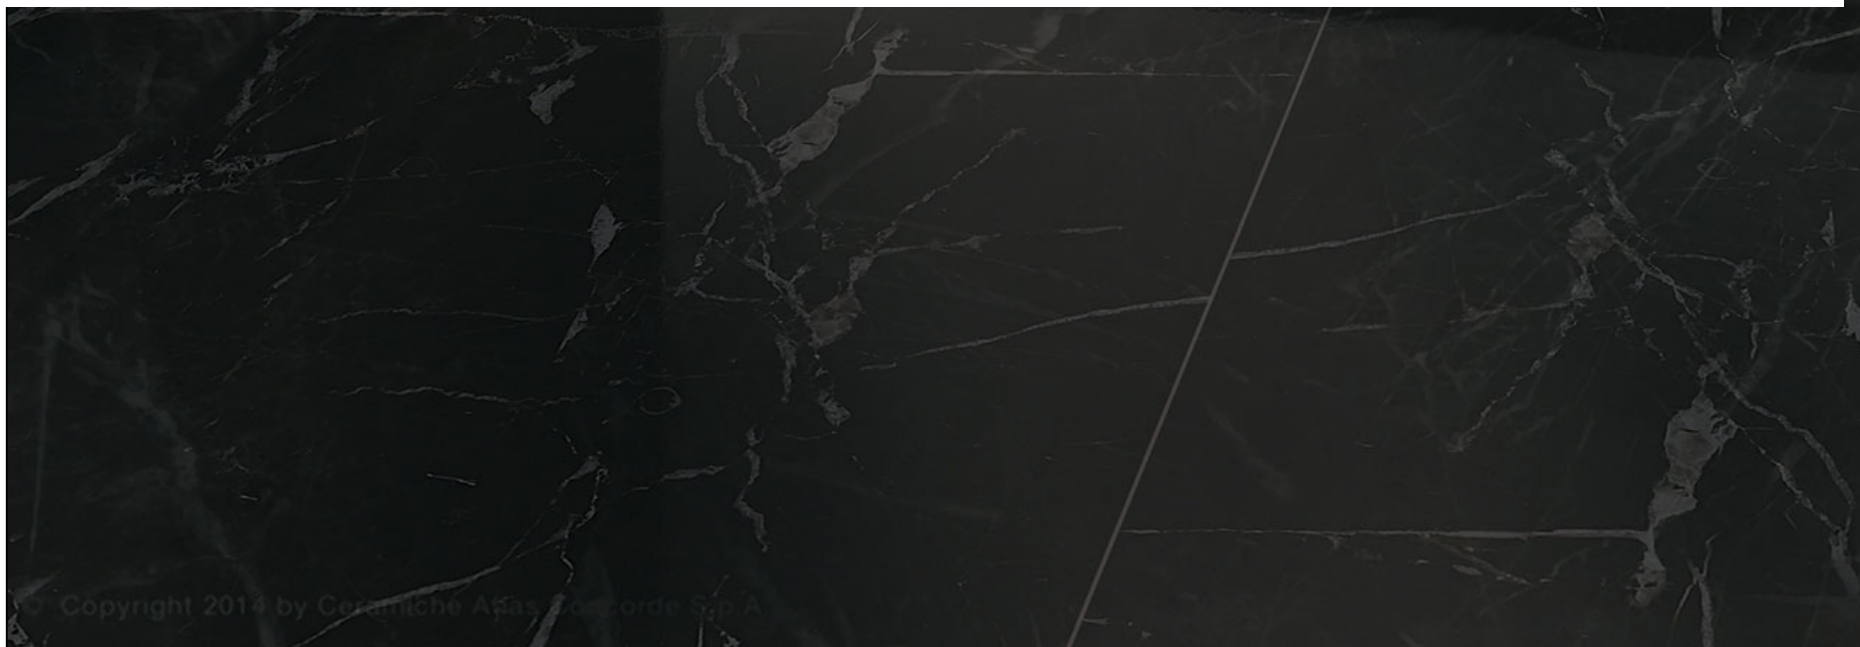

Лимас (ITC)

Limac (ITC)

A photograph showing a dark grey, textured tile floor. In the foreground, a wooden coffee table with a natural, rustic finish is visible. On the table, there is a dark vase containing several thin, light-colored branches with small green buds. The lighting is dramatic, highlighting the textures of the tiles and wood.

Limac (ITC)

Limac (ITC)

Limac (ITC)

Керамогранит ИТС Limac Polished 80x80

Код товара: 271021

Бренд: ИТС