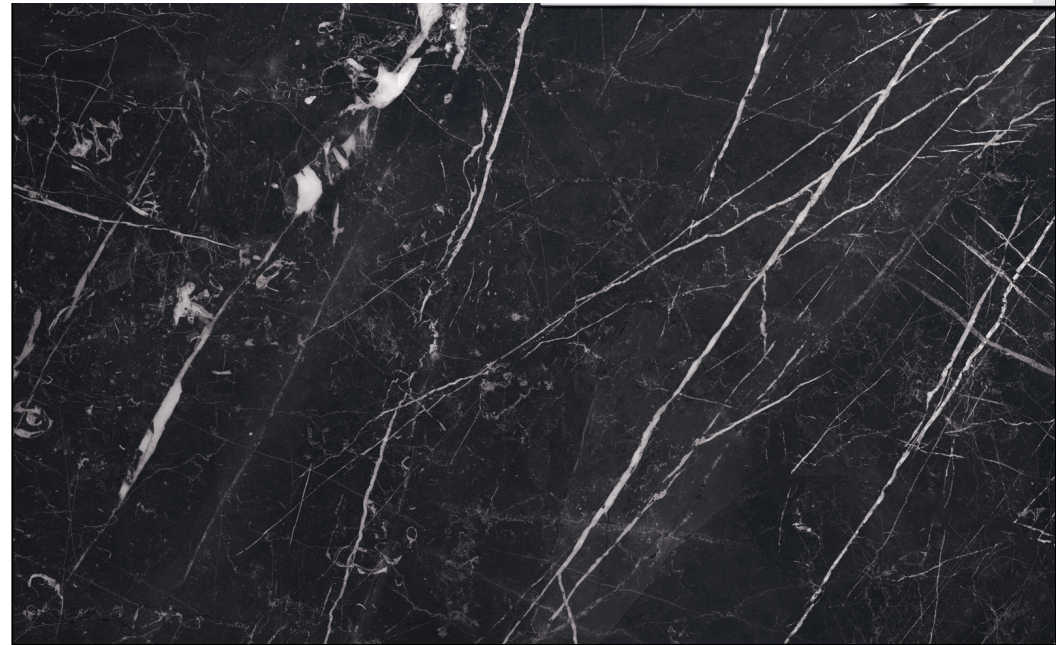

Namibia (Primavera)