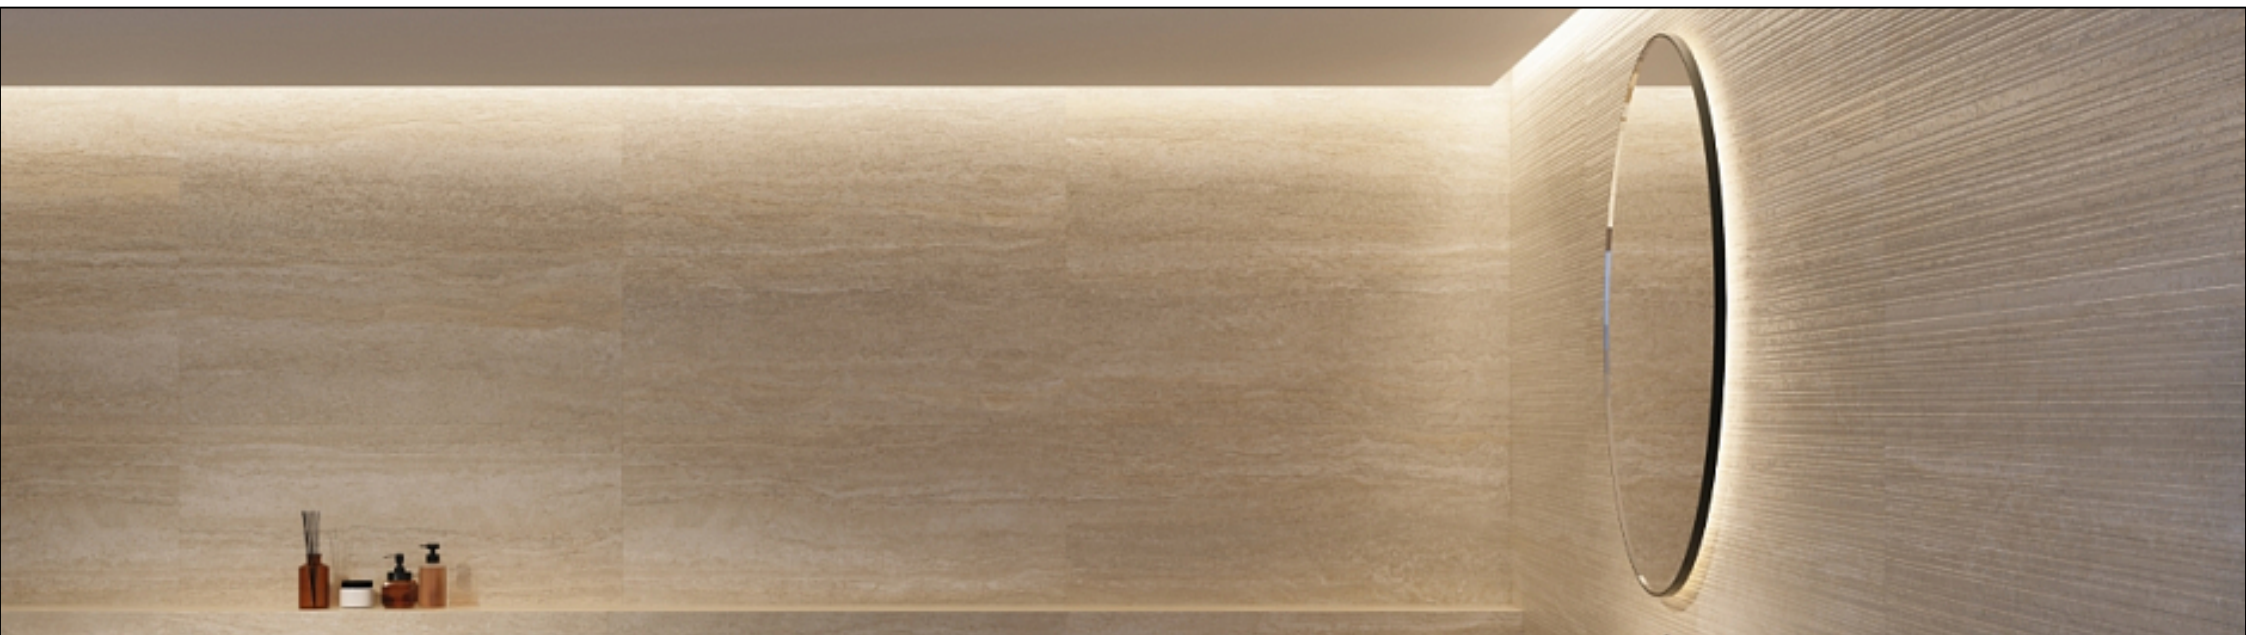

Arte (Museum)

Arte (Museum)

Arte (Museum)

Arte (Museum)

Arte (Museum)

A photograph of a dried floral arrangement in a textured vase on a pedestal against a stone wall. The vase is cylindrical with a vertical, textured pattern. The arrangement consists of various dried flowers and grasses. The pedestal is a simple, cylindrical concrete-like base. The background is a wall made of large, light-colored stone tiles.