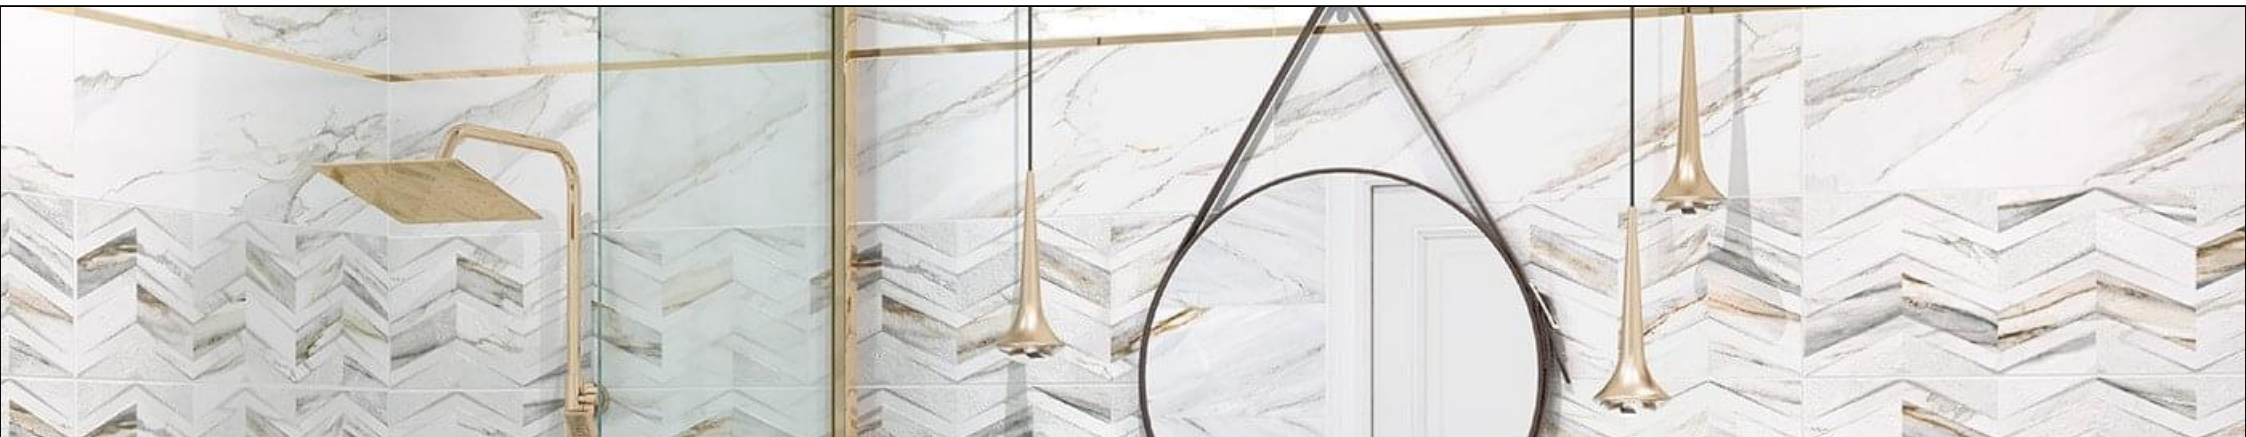

Delta (Delacora)

Delta (Delacora)

Delta (Delacora)

A photograph of a modern bathroom vanity. The central focus is a white, oval-shaped ceramic sink with a small, square, metallic logo on its front. The sink is set on a thick, natural wood vanity top. Behind the sink, the wall is covered in square tiles with a complex, geometric pattern of thin, intersecting lines in shades of grey and white. To the left of the sink, there are two small bottles of liquid soap, one with a gold cap and one with a white cap. To the right, there is a clear glass bottle of liquid soap and a bar of white soap on a wooden soap dish. Above the sink, a chrome faucet and a horizontal bar are visible. The overall aesthetic is clean, modern, and natural.