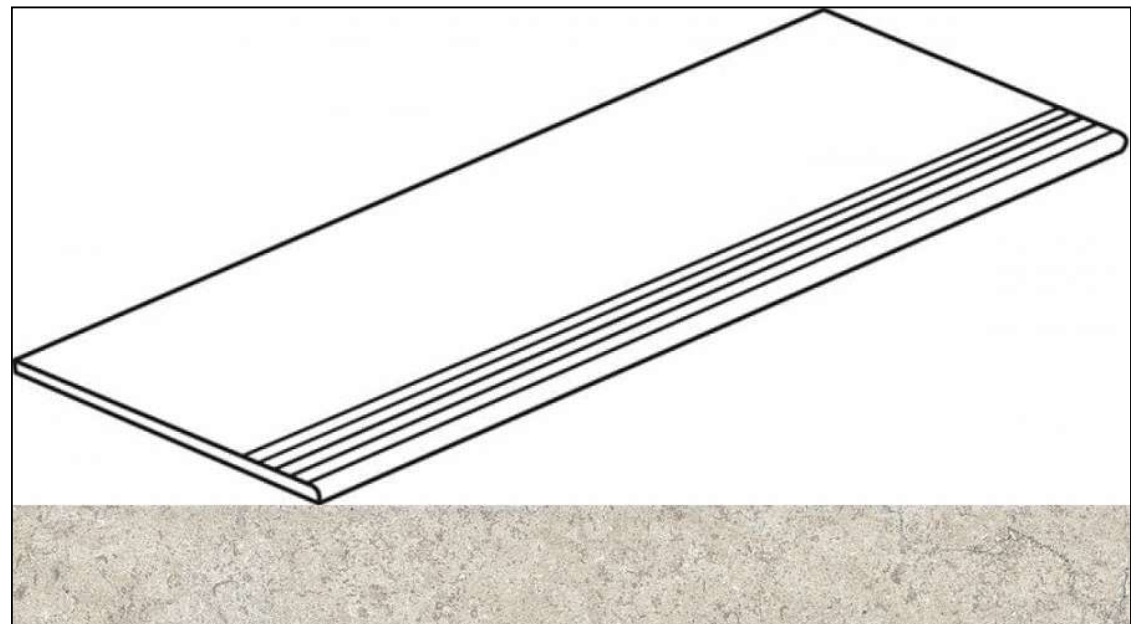

Ступень Italon Discover White Gradino 30x60 610140000144

Код товара:	350937
Бренд:	Italon