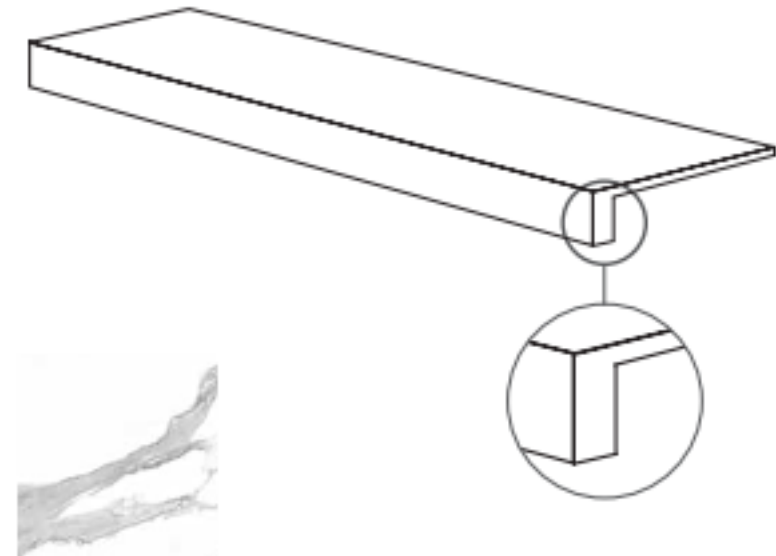

Ступень AVA Ceramica Statuario Reale Gradino Costa Retta 6mm Lapp Rett 33x160
163349

Код товара:	311347
Бренд:	AVA Ceramica