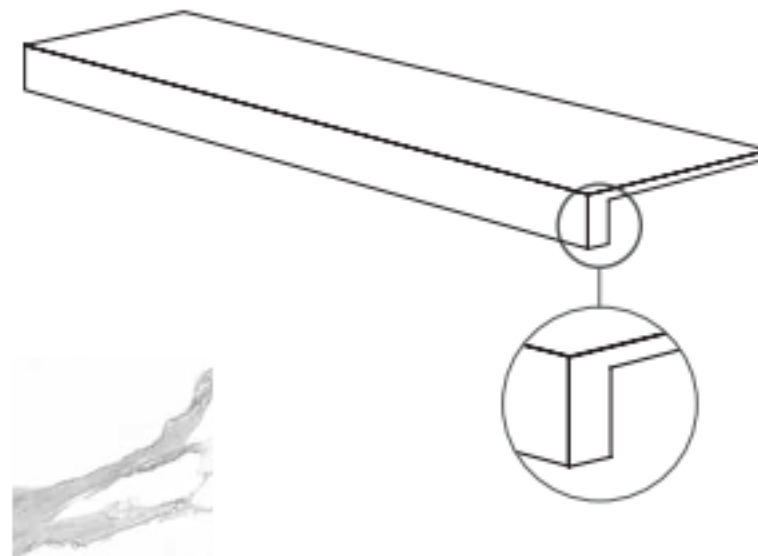

Ступень AVA Ceramica Statuario Reale Gradino Costa Retta Dx 6mm Lapp Rett 33x120
163354

Код товара:	311352
Бренд:	AVA Ceramica