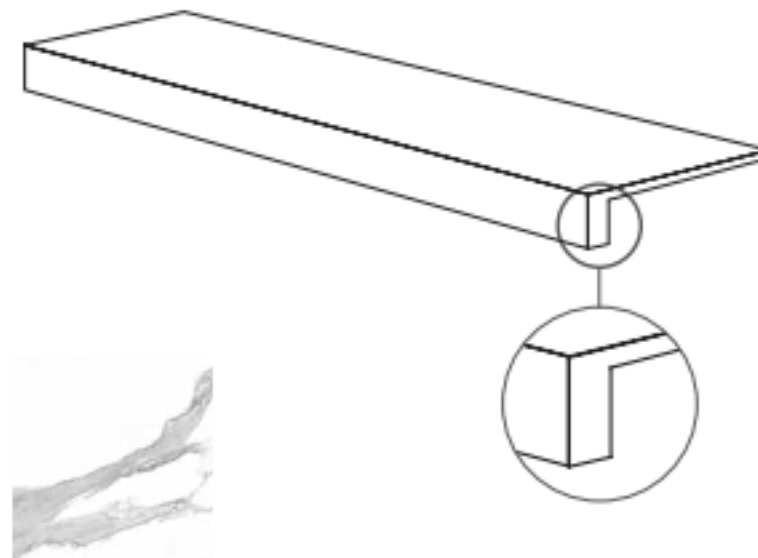

Ступень AVA Ceramica Statuario Reale Gradino Costa Retta 6mm Nat Rett 33x160 163355

Код товара:	311353
Бренд:	AVA Ceramica