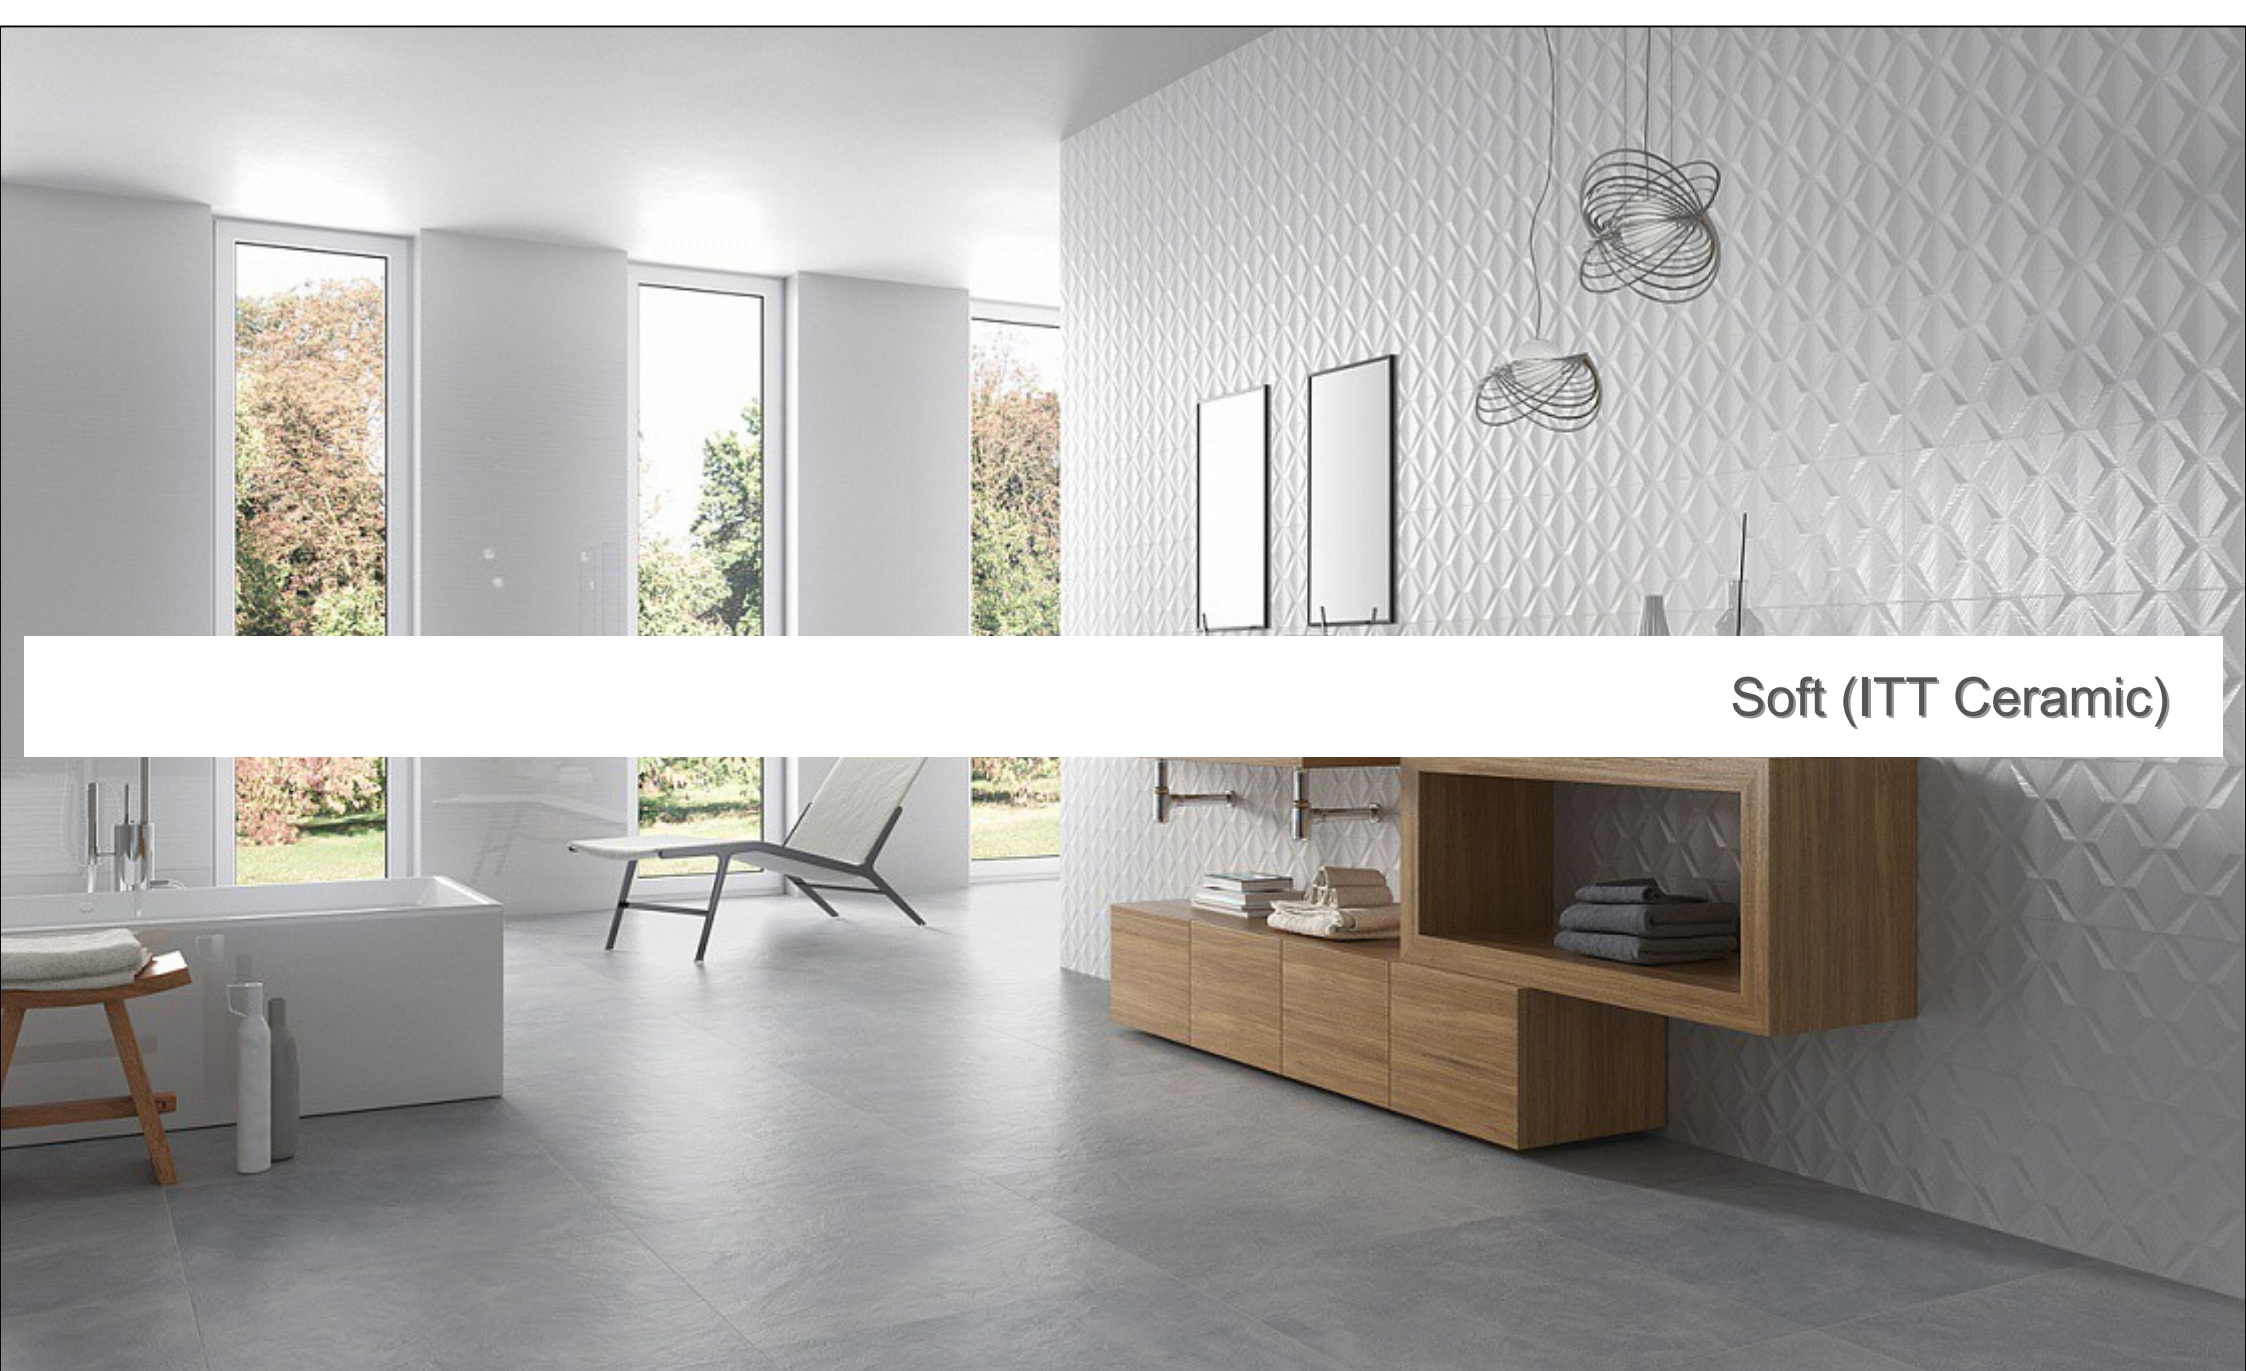

Soft (ITT Ceramic)

Soft (ITT Ceramic)

Soft (ITT Ceramic)

Soft (ITT Ceramic)

Soft (ITT Ceramic)

Soft (ITT Ceramic)

Плитка ITT Ceramic Soft White 20x60 настенная

| | |
|-------------|-------------|
| Код товара: | 372566 |
| Бренд: | ITT Ceramic |