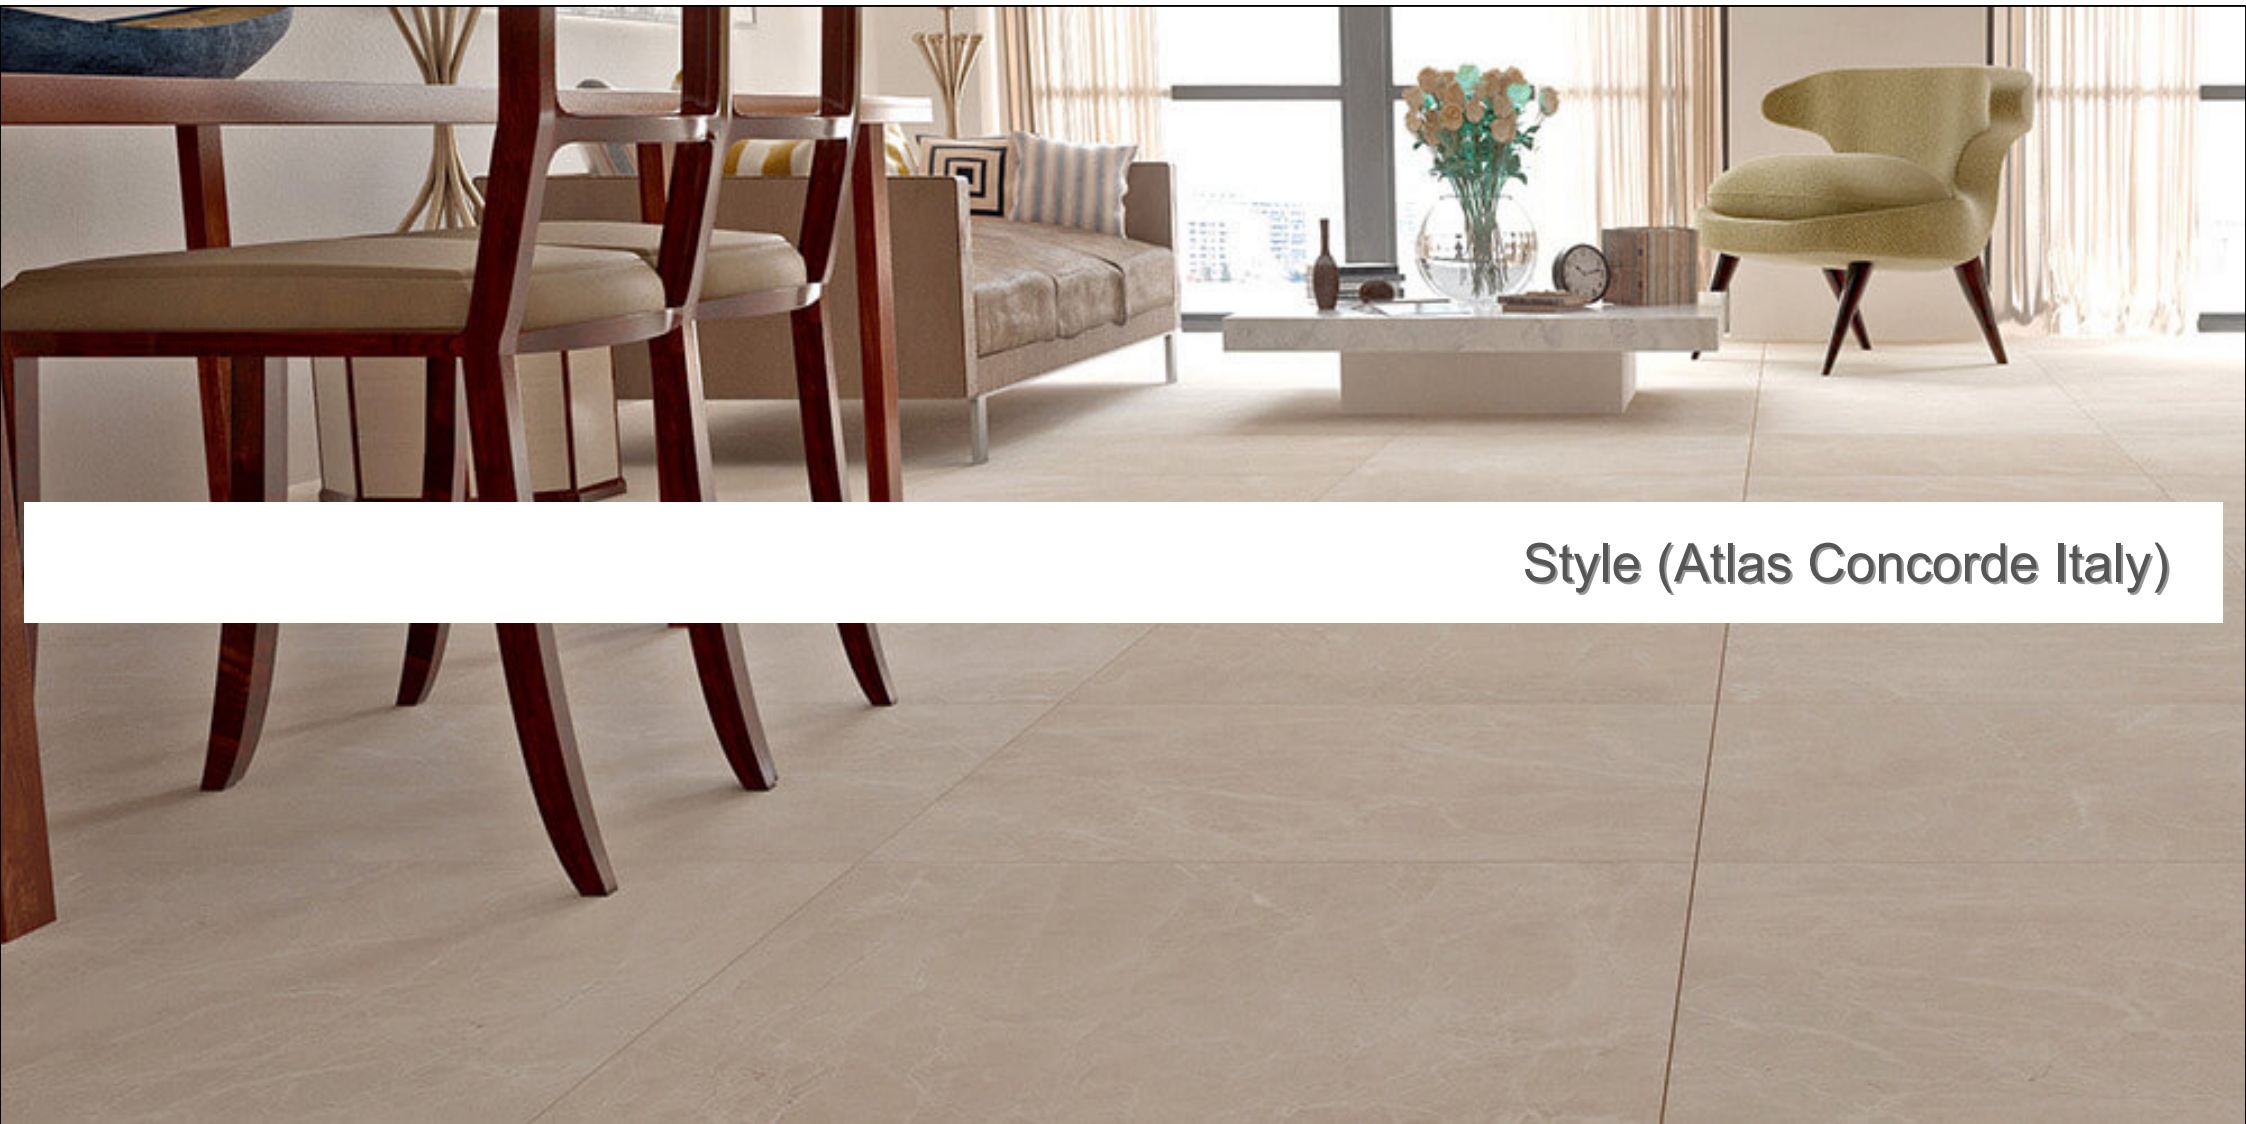

Style (Atlas Concorde Italy)

Style (Atlas Concorde Italy)

Style (Atlas Concorde Italy)

Style (Atlas Concorde Italy)

Style (Atlas Concorde Italy)

Мозаика Atlas Concorde Italy Style Travertino Chiaro Mosaico Linea Matt 30x60 AD02