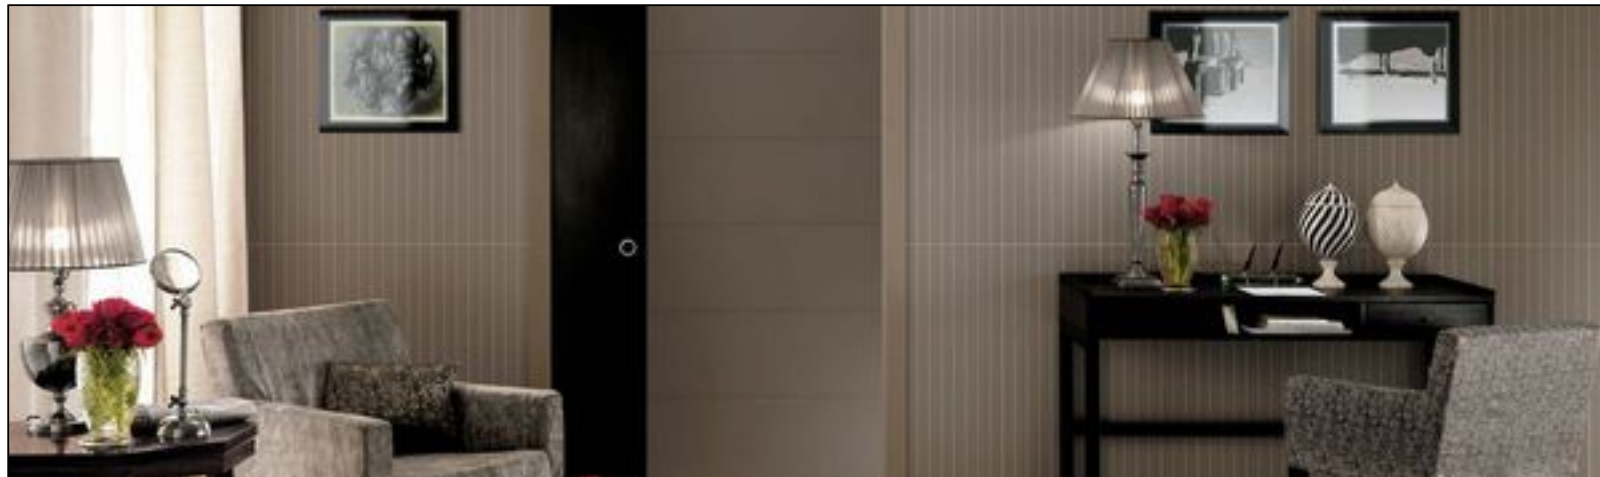

Style (Atlas Concorde Italy)

Style (Atlas Concorde Italy)

Style (Atlas Concorde Italy)

Style (Atlas Concorde Italy)

Style (Atlas Concorde Italy)

Мозаика Atlas Concorde Italy Style Travertino Chiaro Mosaico Linea Matt 30x60 AD02