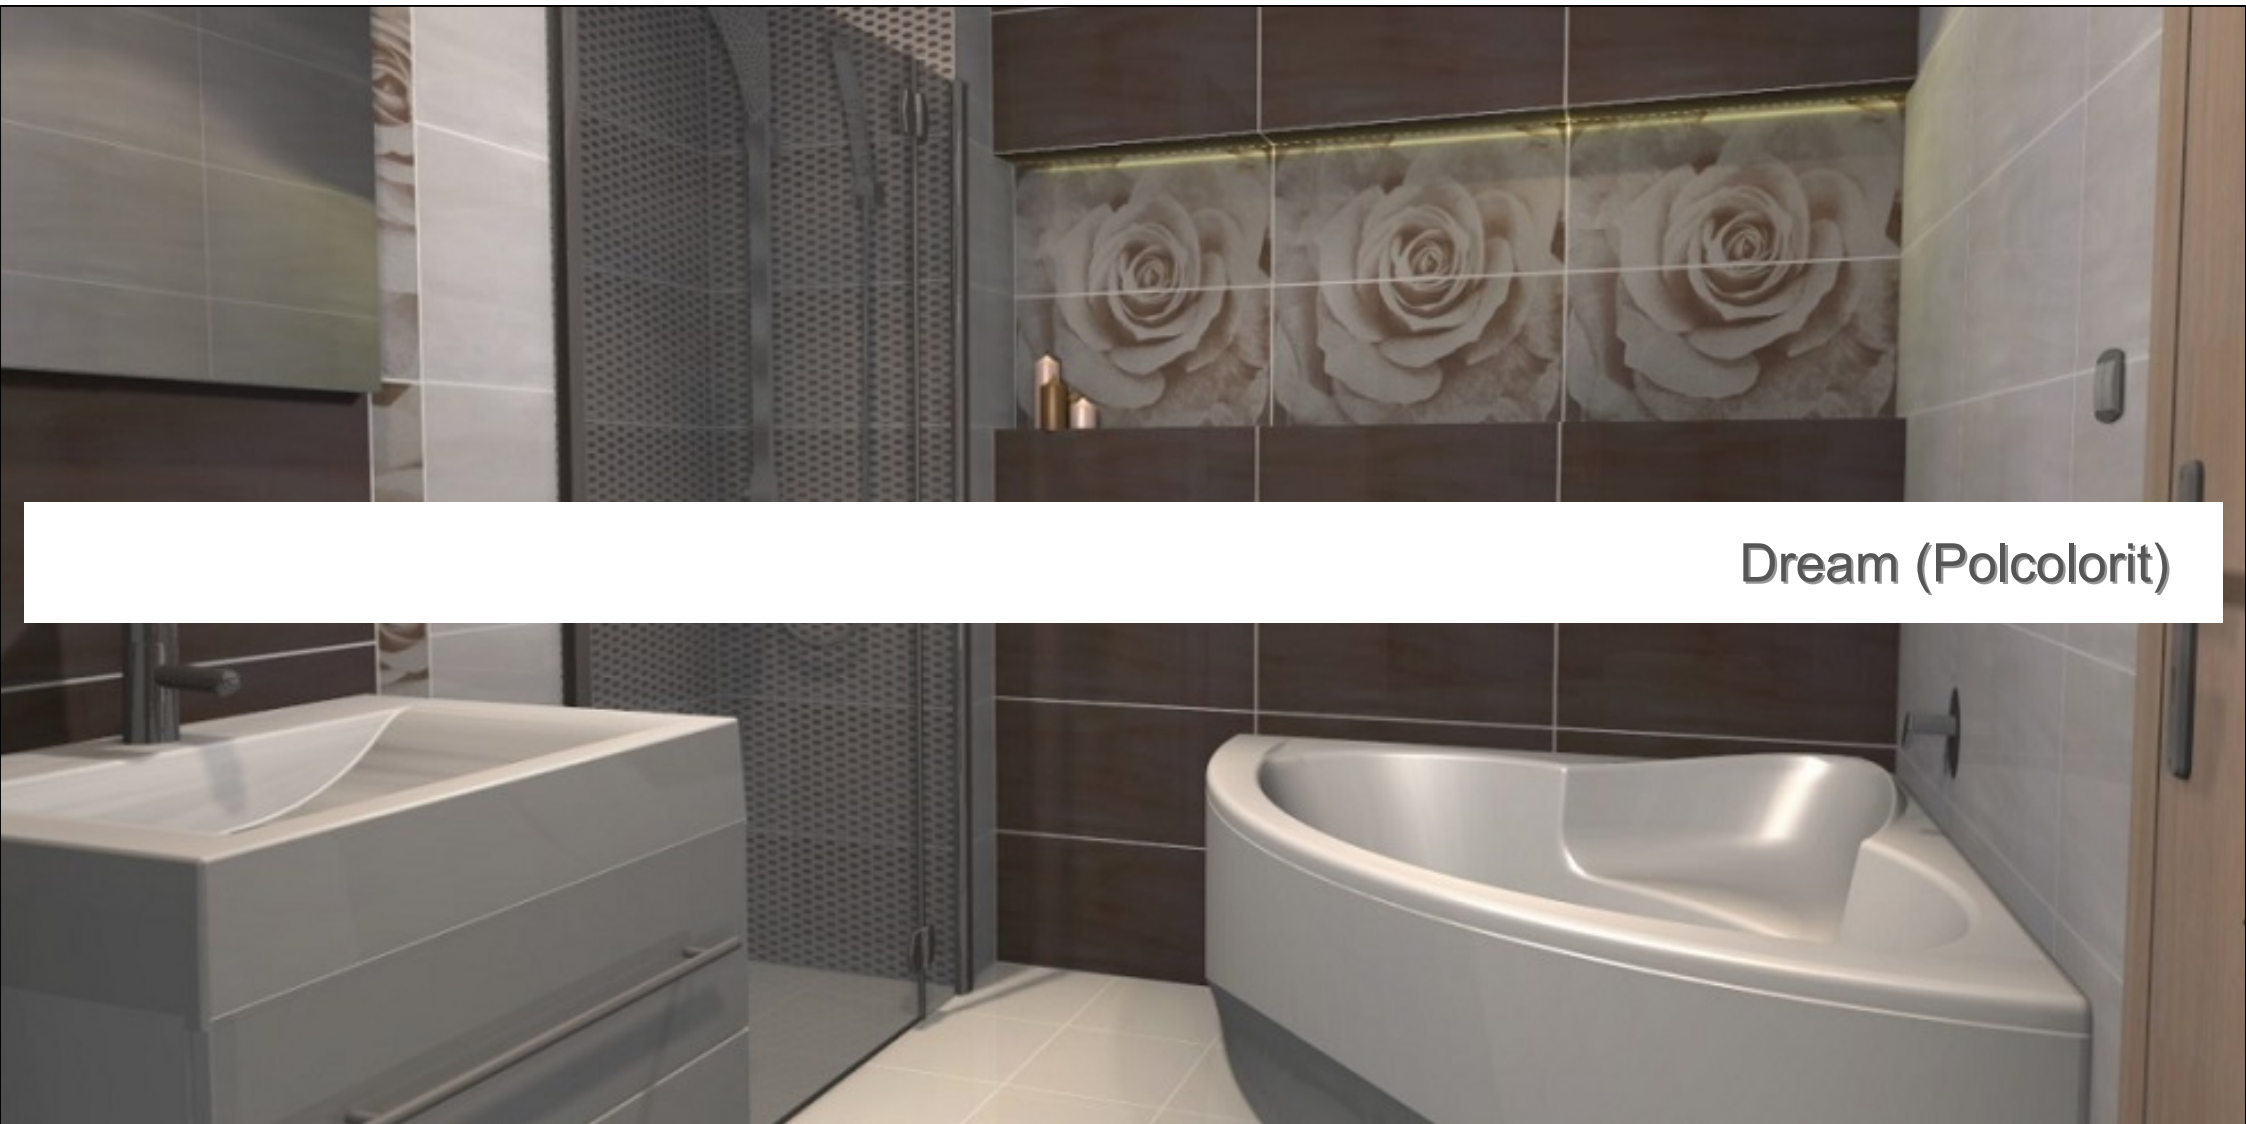

Dream (Polcolorit)