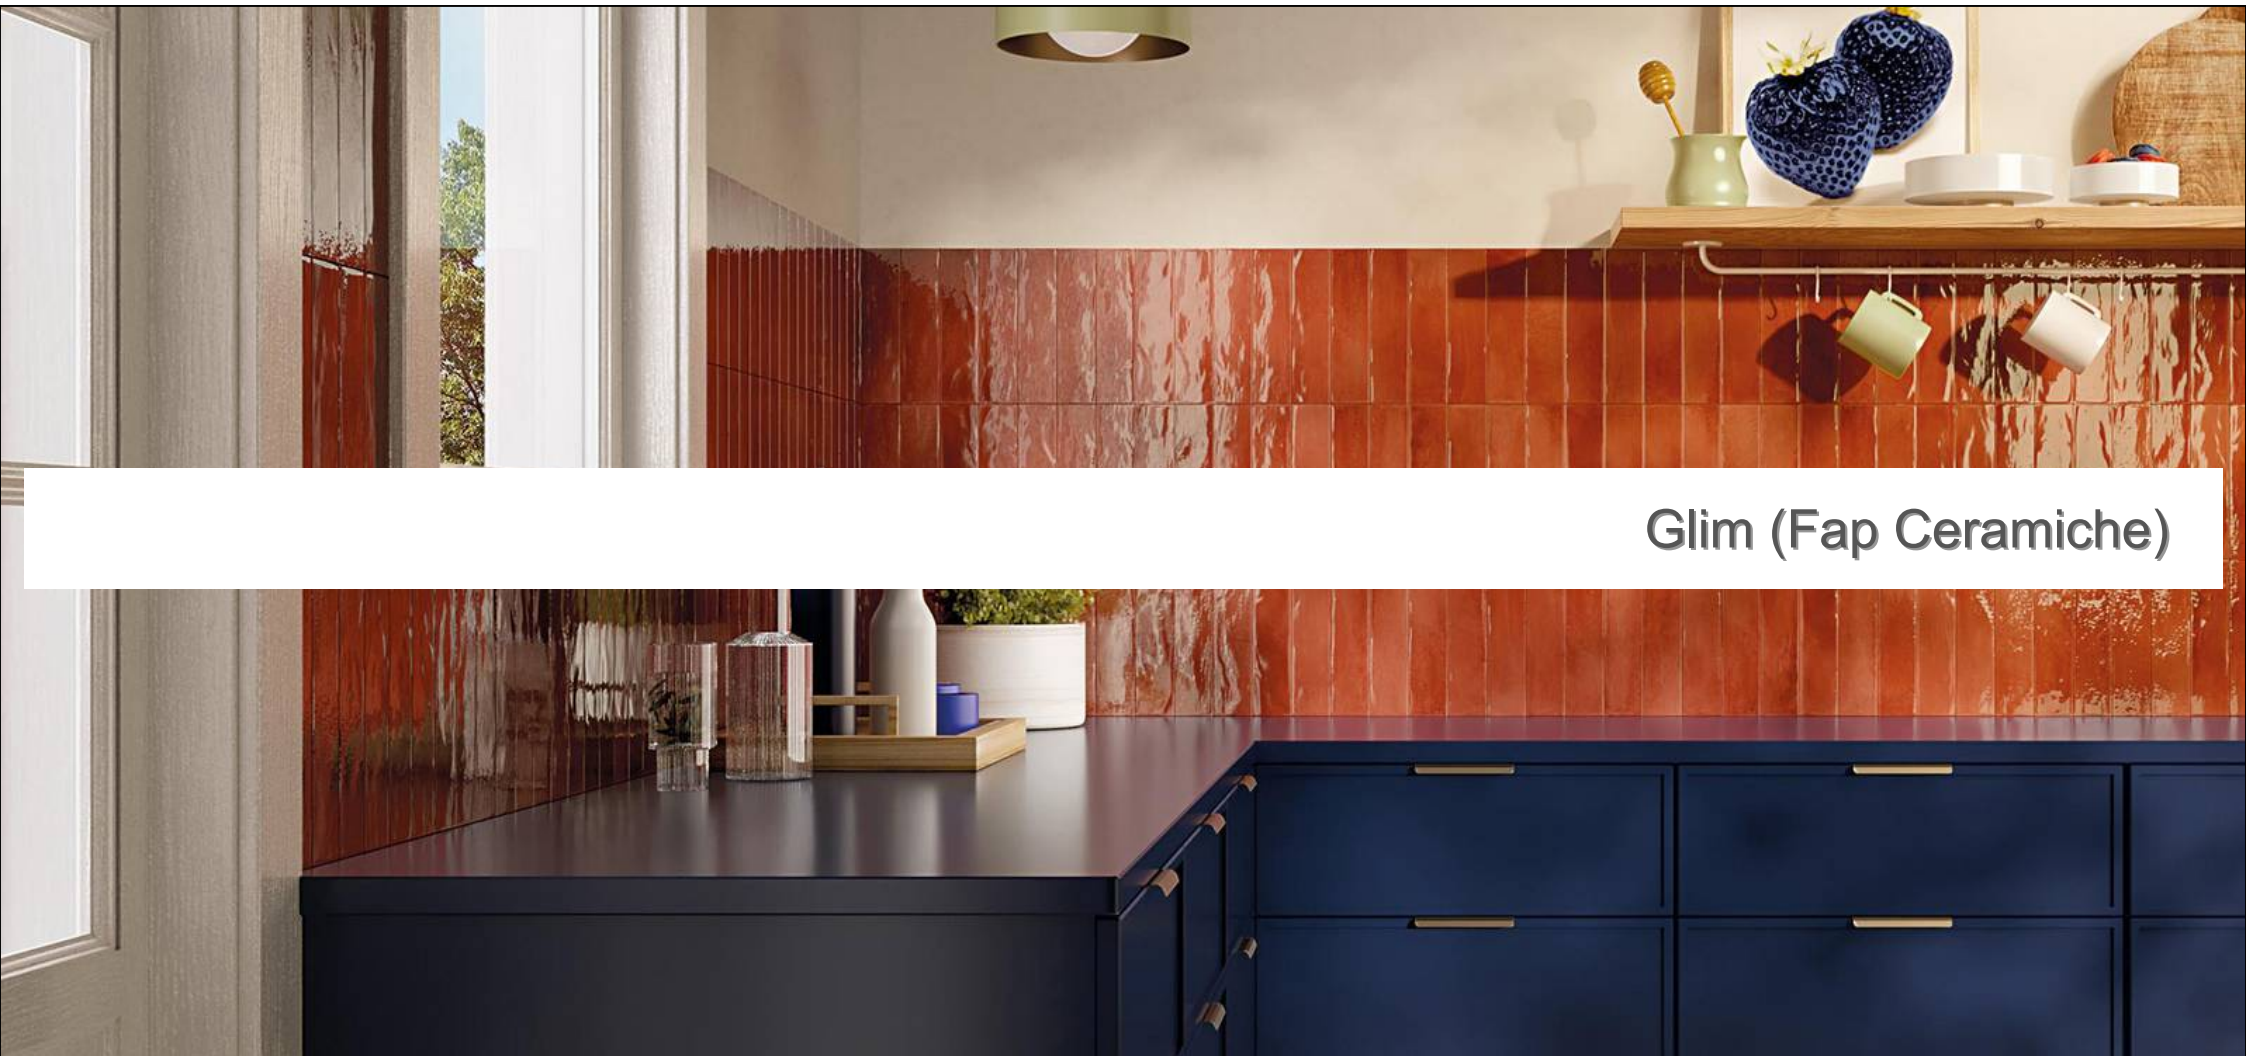

Glim (Fap Ceramiche)