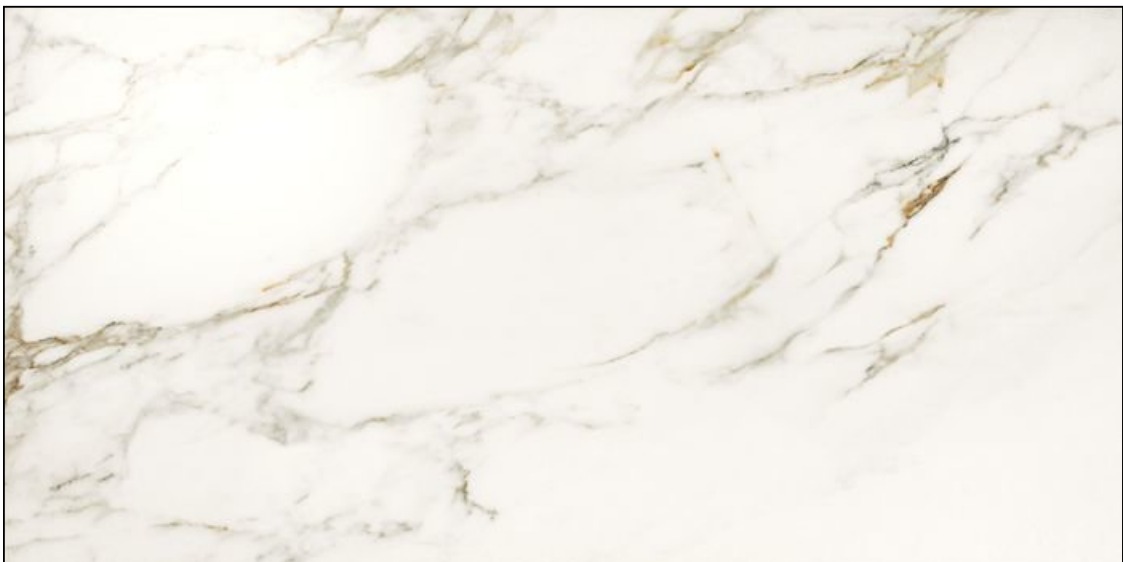

Керамогранит MB02BAI Marble Experience Calacat.Gold Sq.Lap.Sat. 120x60 Impronta

Код товара: 64609

Бренд: Impronta