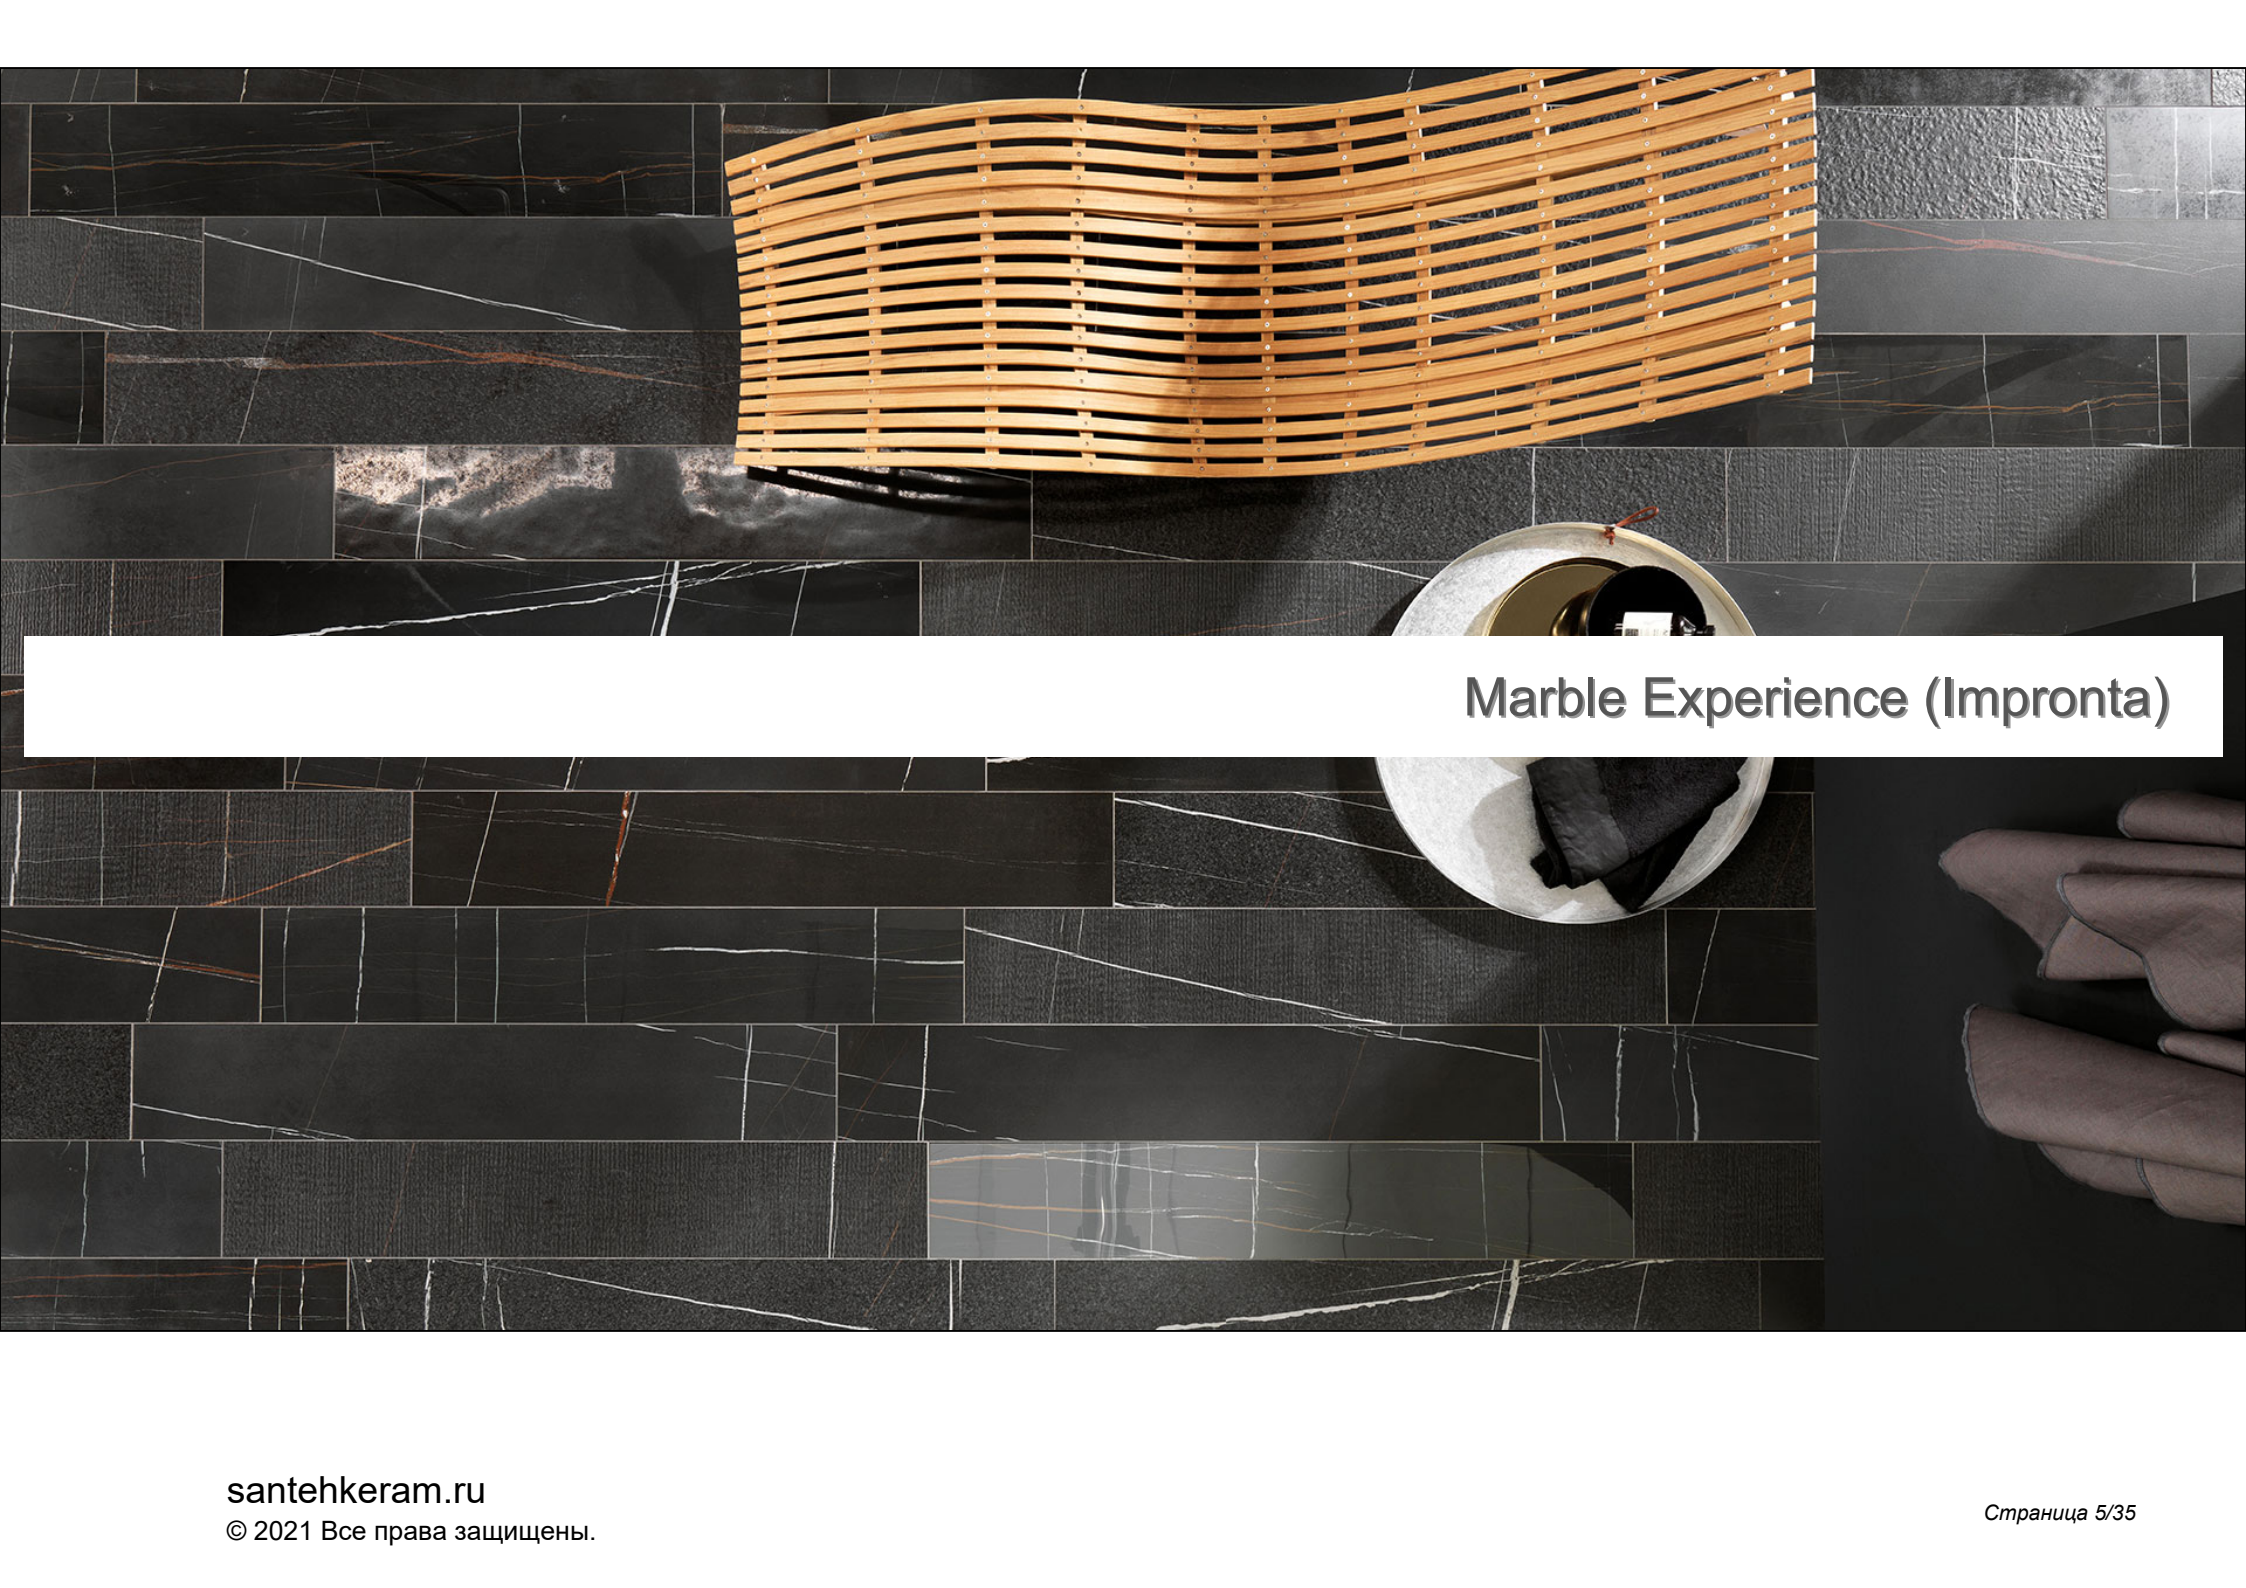

Marble Experience (Impronta)