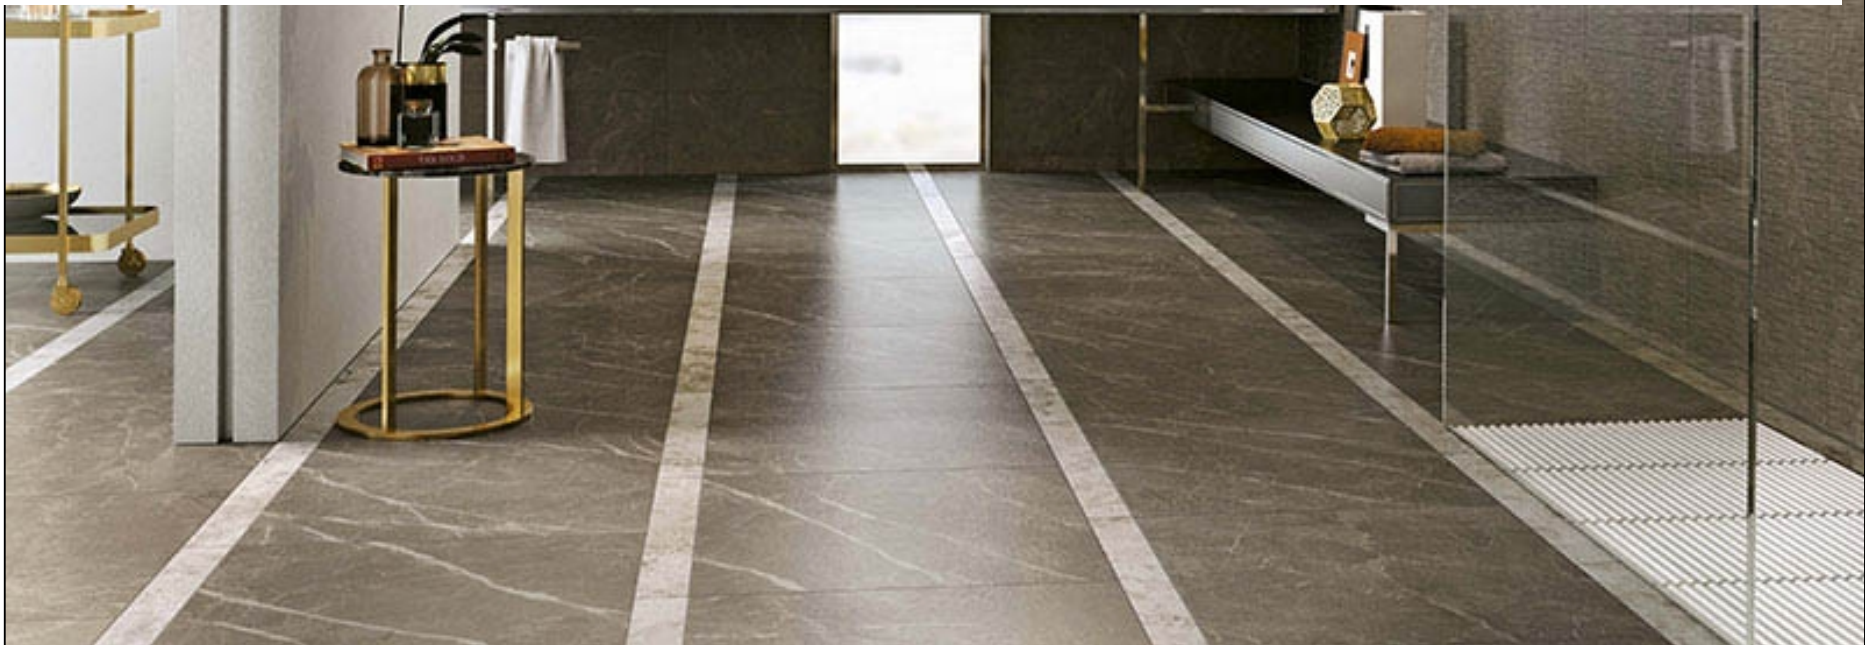

Supernova Stone (Atlas Concorde Russia)