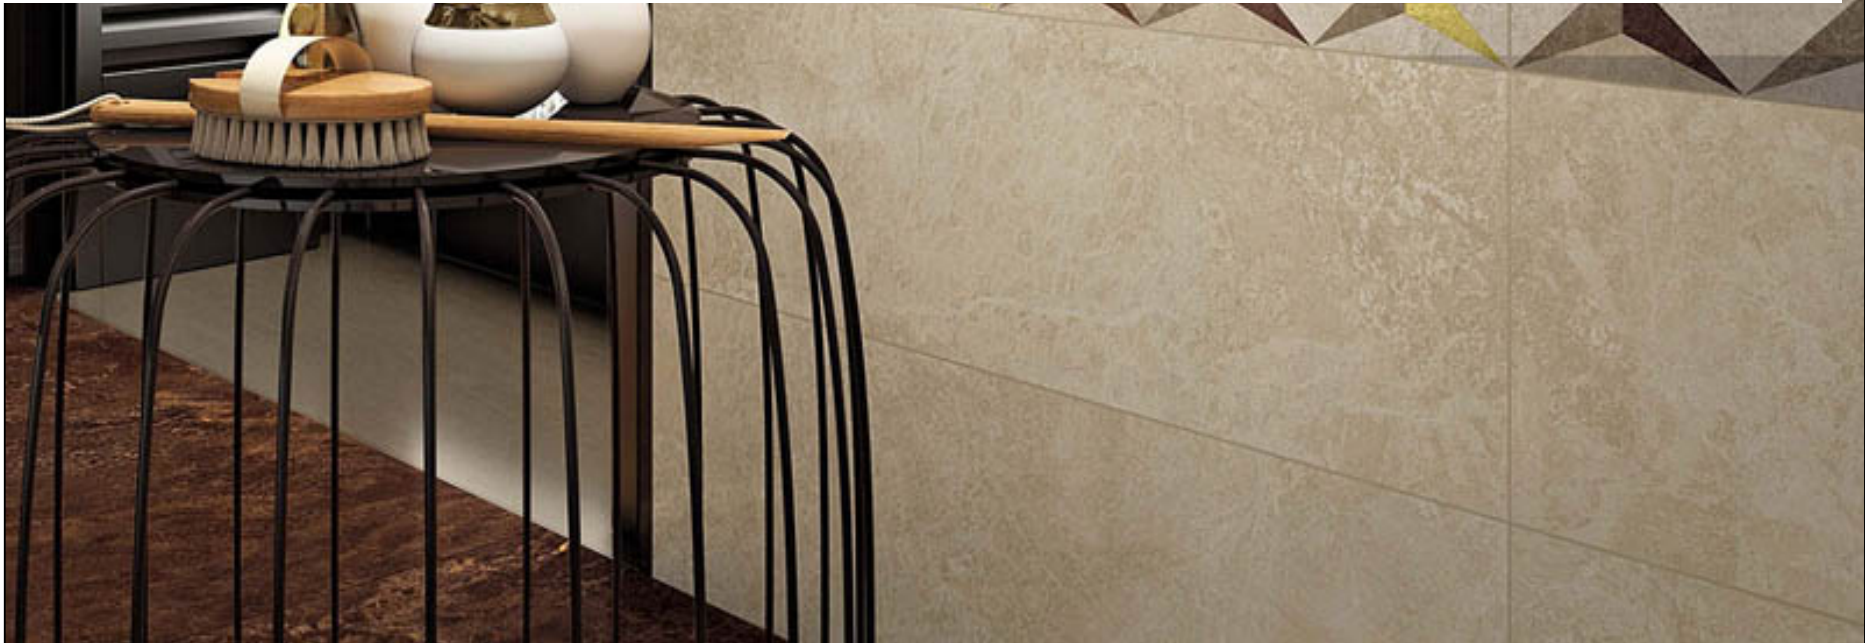

Force (Atlas Concorde Russia)