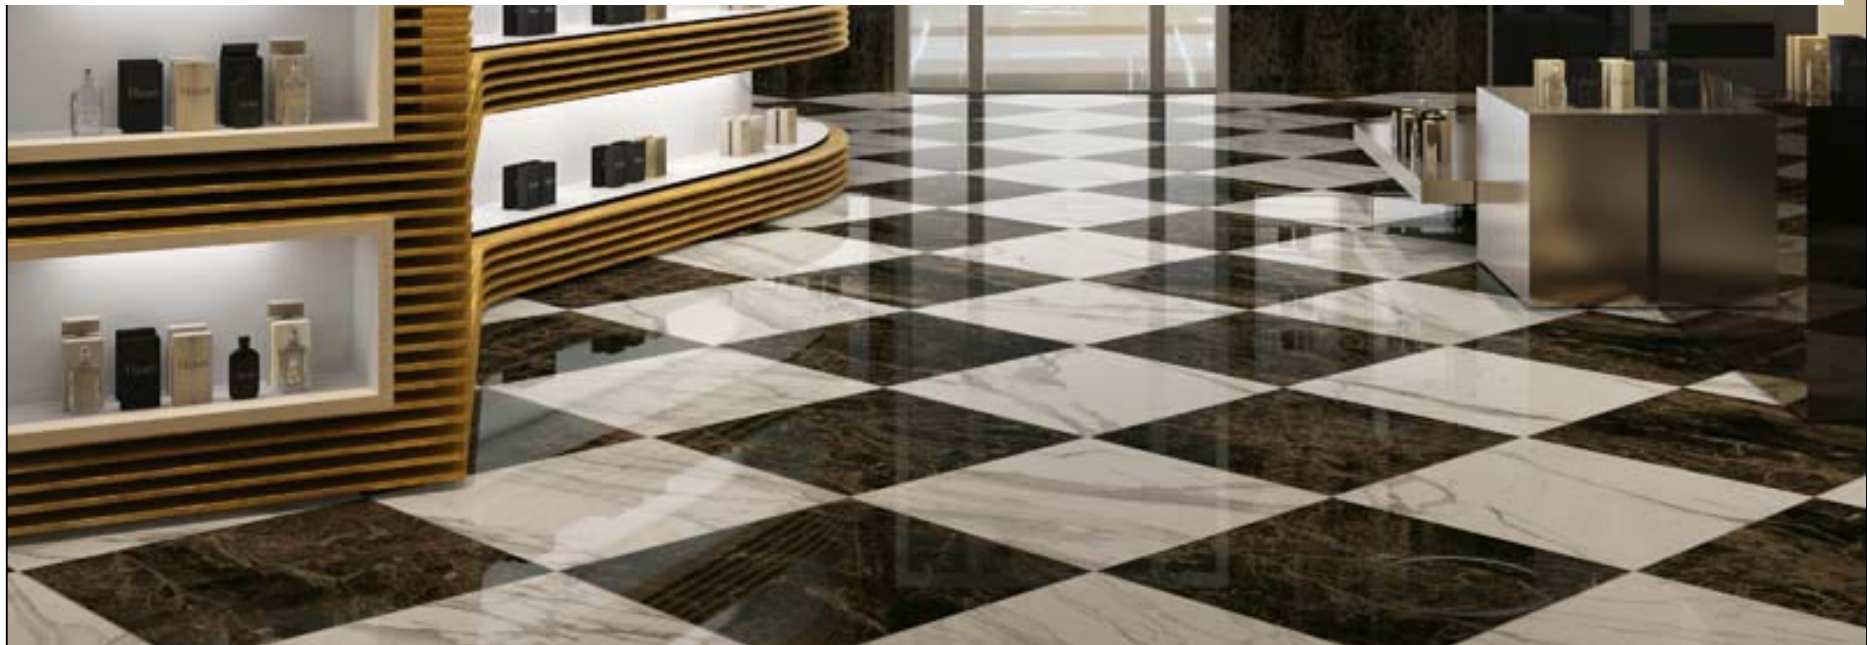

Supernova Marble (Atlas Concorde Russia)

Supernova Marble (Atlas Concorde Russia)

Supernova Marble (Atlas Concorde Russia)

Настенная плитка 600010000455 Supernova Marble Elegant Honey 31.5x57 Atlas
Concorde Russia