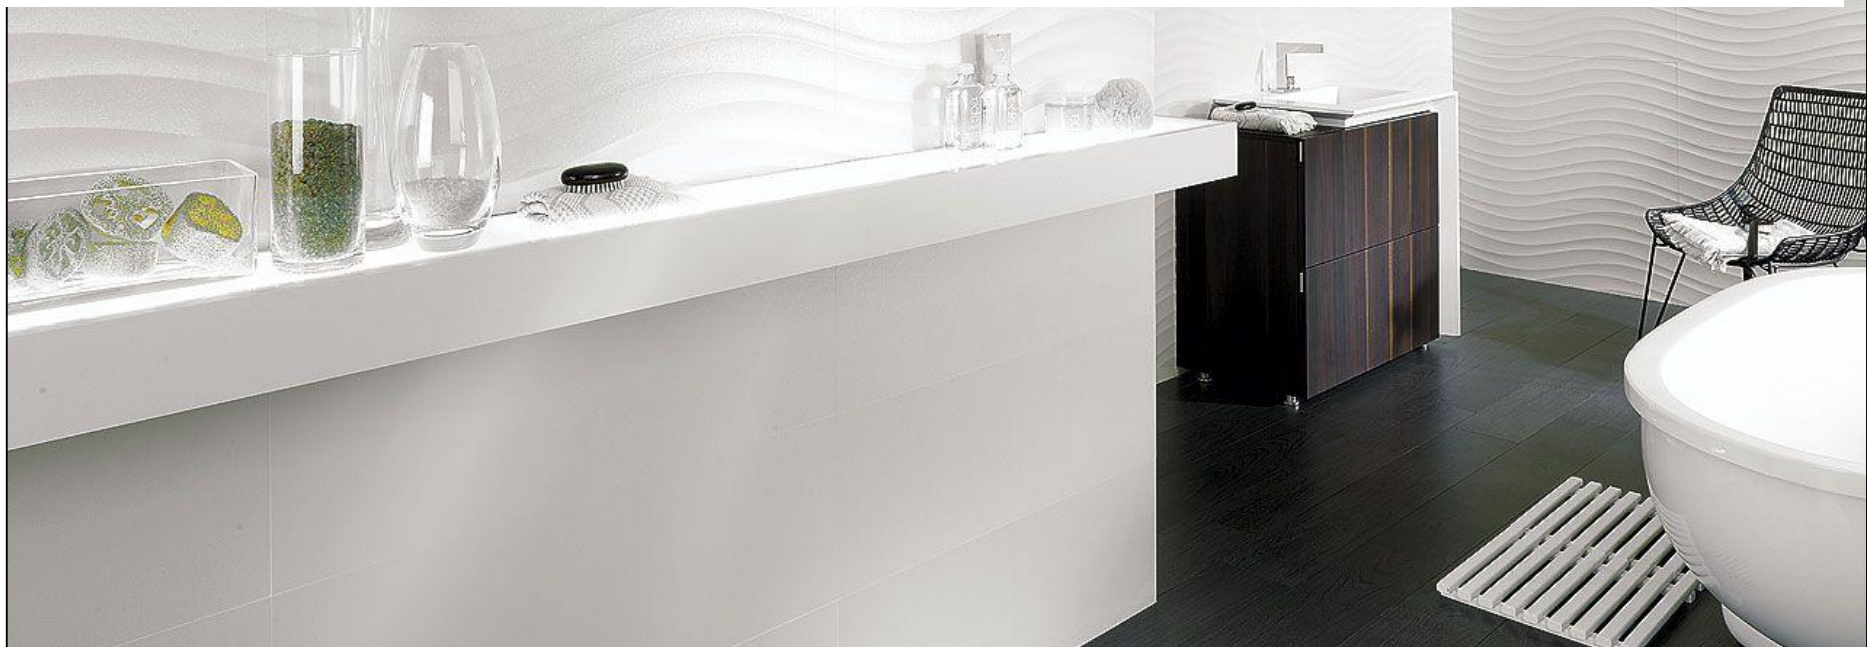

## Seul (Porcelanosa)

Seul (Porcelanosa)

Seul (Porcelanosa)

A modern bathroom interior featuring a white bathtub, a side table with a lamp, and decorative items. The scene is lit with warm, soft light. A white bathtub is on the left with a chrome faucet. A patterned towel and a wooden brush rest on the edge. To the right, a white side table holds a lamp with a textured, cylindrical shade and a coral-like base. On the table, there is also a glass and a soap dish with two bars of soap.

Seul (Porcelanosa)