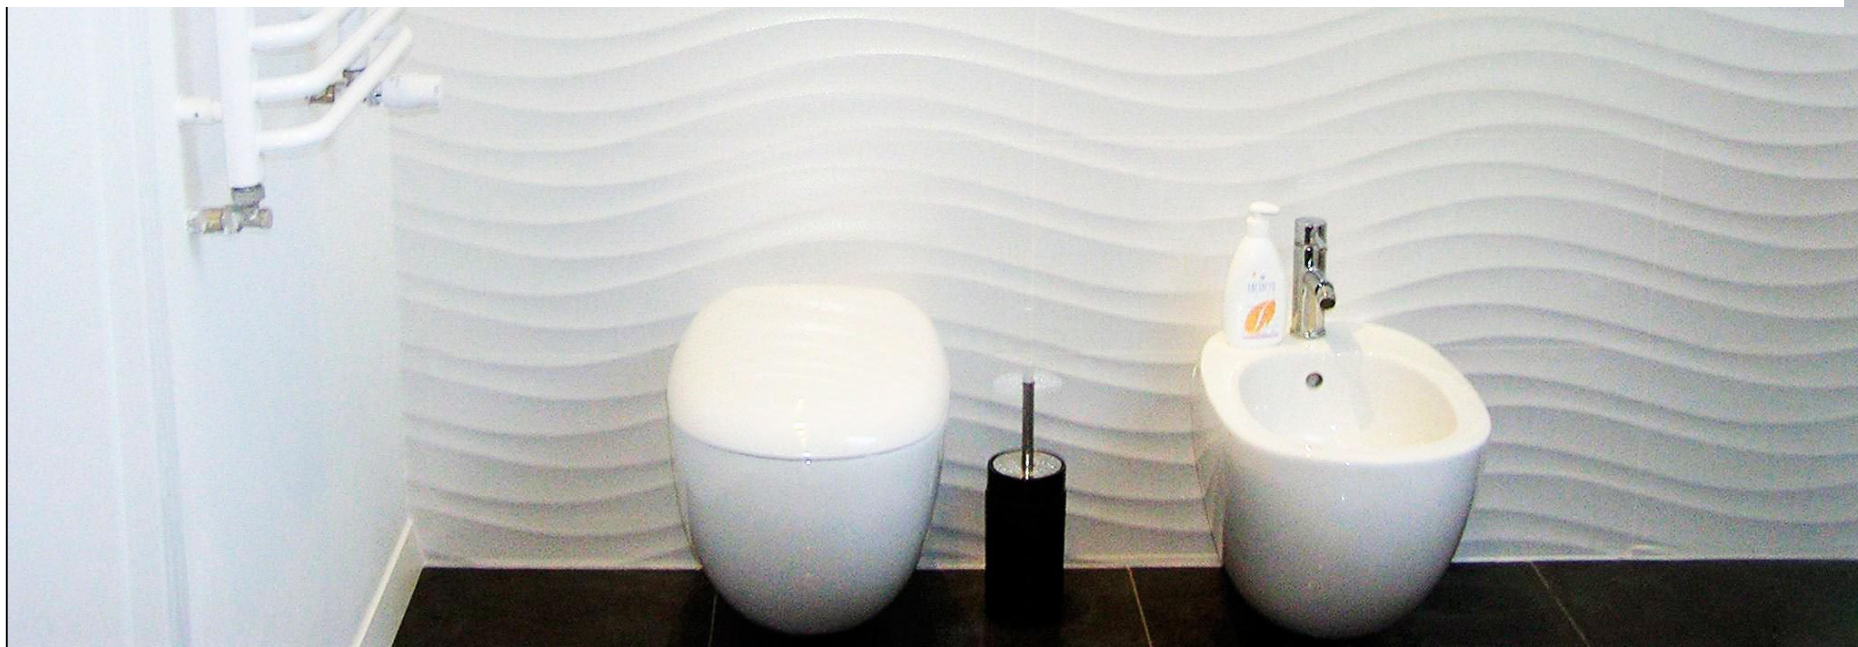

## Seul (Porcelanosa)

Seul (Porcelanosa)

Seul (Porcelanosa)

A modern bathroom interior featuring a white bathtub, a side table with a lamp, and decorative items. The scene is lit with warm, soft light. A white bathtub is on the left with a chrome faucet. A patterned towel and a wooden brush rest on the edge. To the right, a white side table holds a lamp with a textured, cylindrical shade and a coral-like base. On the table, there is also a glass and a soap dish with two bars of soap.